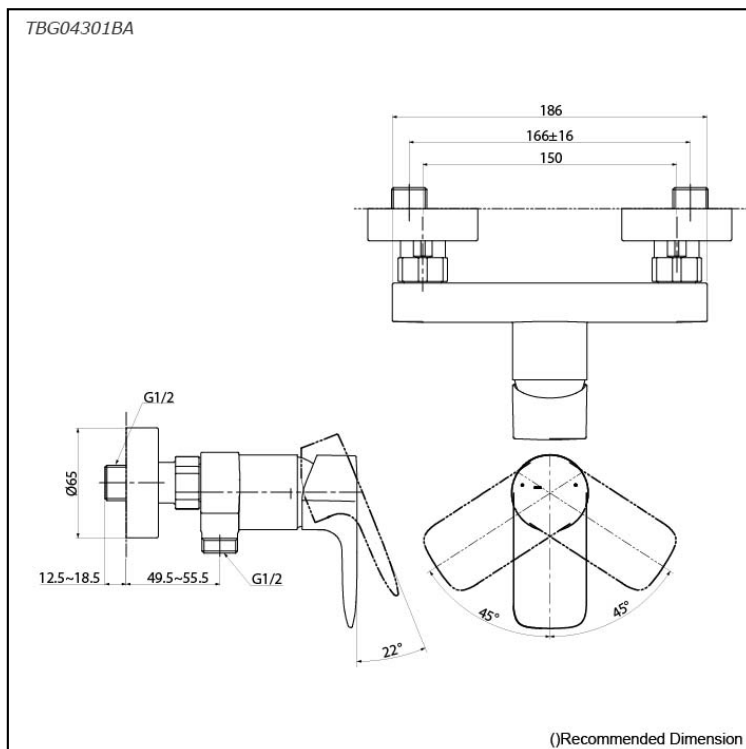

### Specifications

Material: Brass

Water Pressure: 0.05MPa~1.0MPa

### Parts description

- **TBG04301BA**  
Exposed Single Lever Shower Mixer