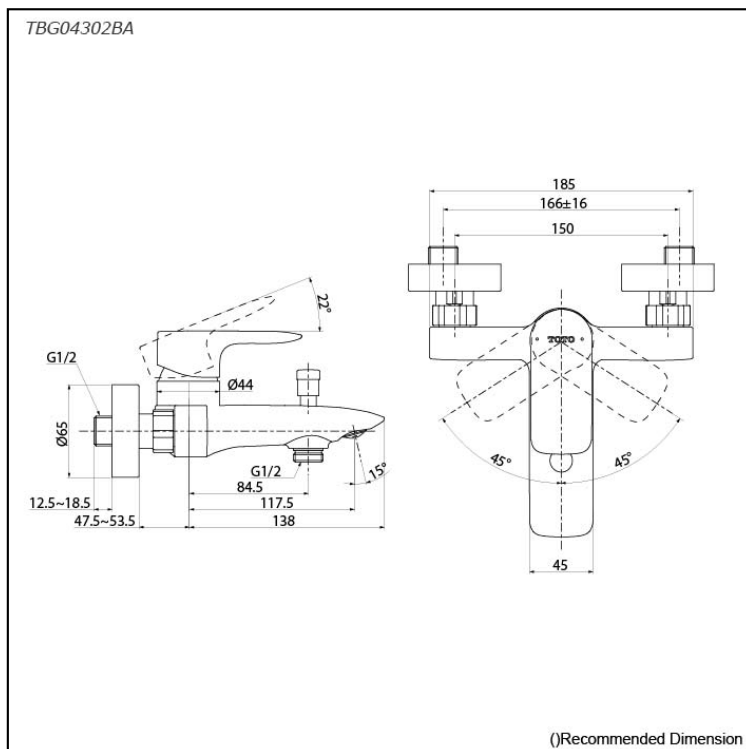

GA Series
Exposed Single Lever Bath &
Shower Mixer

Features

- Design Concept is Gorgeous and Advance.
- TOTO original cartridge for smooth control
- High corrosion resistance plating
- The PVD finishes provides both beauty and strength, adding rich color to the bathroom space

Specifications

Material: Brass

Water Pressure: 0.05MPa~1.0MPa

Parts description

- **TBG04302BA**
Exposed Single Lever Bath & Shower Mixer

Flow Rate