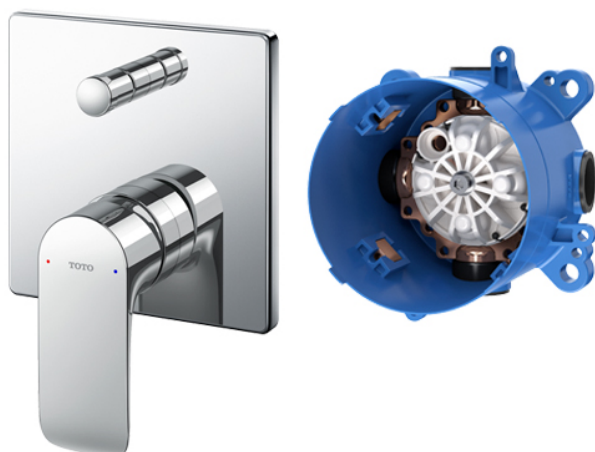

GA Series
Single Lever Shower Mixer with Diverter

Features

- Contemporary styling
- The PVD finishes provides both beauty and strength, adding rich color to the bathroom space

Specifications

Material: Brass

Parts description

- **TBG04304BA**
Single Lever Shower Mixer with Diverter
- **TBN01001B**
Concealed Box