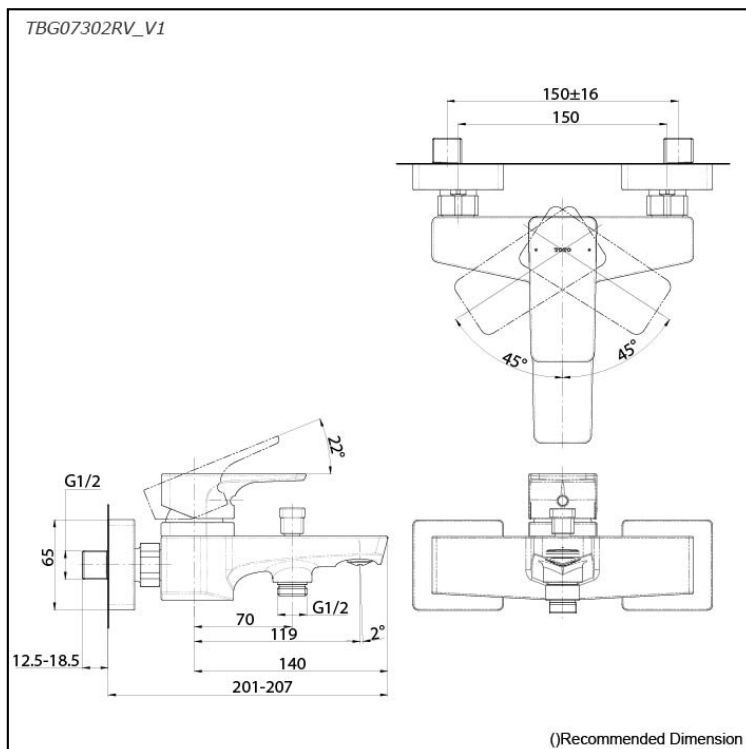

GE Series
Exposed Single Lever Bath &
Shower Mixer

Features

- A beauty of traditional craft in characteristic sculptural form
- V-shaped edge extends up to the end of the spout generate multi sided reflections
- Easy Installation and Usage
- Long lasting, COMFORT GLIDE mechanism for a smooth operation
- The PVD finishes provides both beauty and strength, adding rich color to the bathroom space

Specifications

Material: Brass

Water Pressure: 0.05MPa~1.0MPa

Parts description

- **TBG07302RV_V1**
Exposed Single Lever Bath & Shower Mixer

Flow Rate