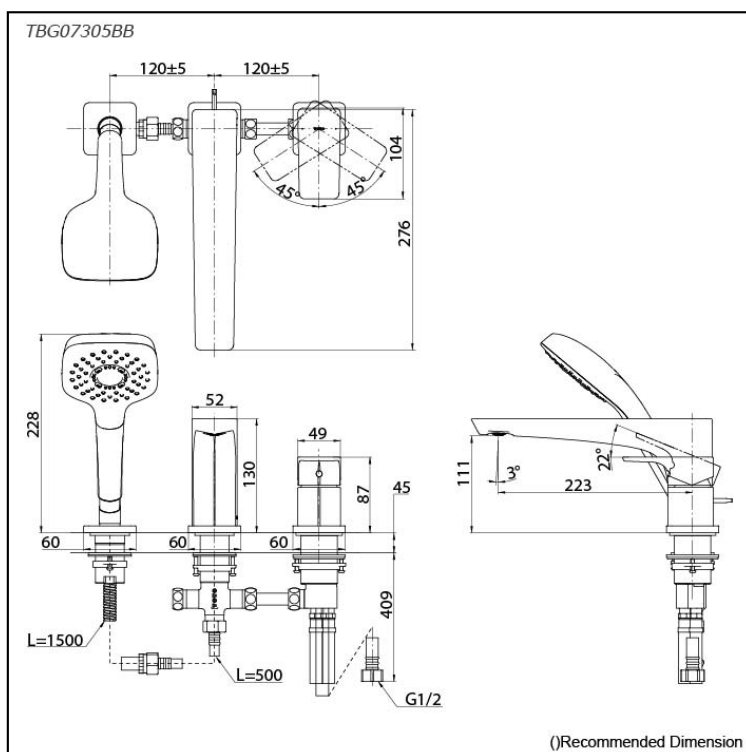

GE Series
Bath & Shower Set
(3-Holes)

Features

- A beauty of traditional craft in characteristic sculptural form
- V-shaped edge extends up to the end of the spout generate multi sided reflections
- Easy Installation and Usage
- Long lasting, COMFORT GLIDE mechanism for a smooth operation
- 1 mode function hand shower (COMFORT WAVE)
- The PVD finishes provides both beauty and strength, adding rich color to the bathroom space

Specifications

Material: Brass

Water Pressure: 0.05MPa~1.0MPa

Parts description

- **TBG07305BB**
Bath & Shower Set
(3-Holes)

Flow Rate