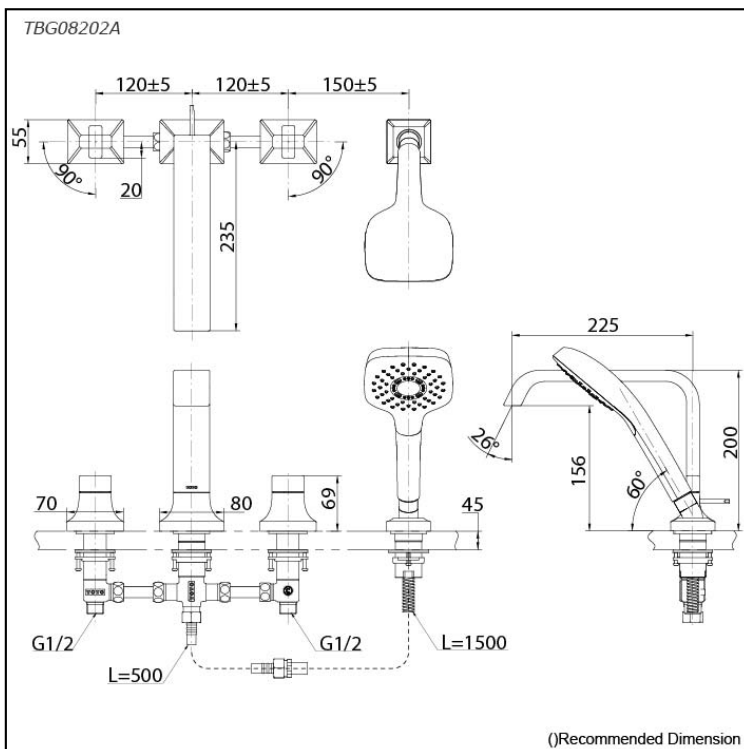

GC Series
Bath & Shower Set
(4-Holes)

Features

- Breadth and symbolism of classic design in a contemporary form
- Elegant design that stood the test of time while transitioning to a modern design that reflects the present day
- Easy Installation and Usage
- 1 mode function hand shower (COMFORT WAVE)
- The PVD finishes provides both beauty and strength, adding rich color to the bathroom space

Specifications

Material: Brass

Water Pressure: 0.05MPa~1.0MPa

Parts description

- **TBG08202A**
Bath & Shower Set
(4-Holes)

Flow Rate

TBG08202B

SPOUT

Flow Rate

TBG08202A

SHOWER