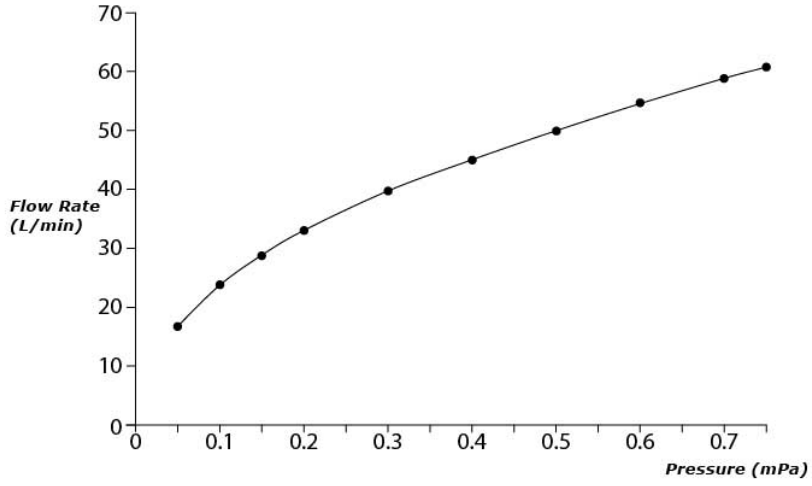

GC Series
Bath & Shower Set
(4-Holes)

Features

- Breadth and symbolism of classic design in a contemporary form
- Elegant design that stood the test of time while transitioning to a modern design that reflects the present day
- Easy Installation and Usage
- 1 mode function hand shower (COMFORT WAVE)
- The PVD finishes provides both beauty and strength, adding rich color to the bathroom space

Specifications

Material: Brass

Water Pressure: 0.05MPa~1.0MPa

Parts description

- **TBG08202A**
Bath & Shower Set
(4-Holes)

Flow Rate

TBG08202B

SPOUT