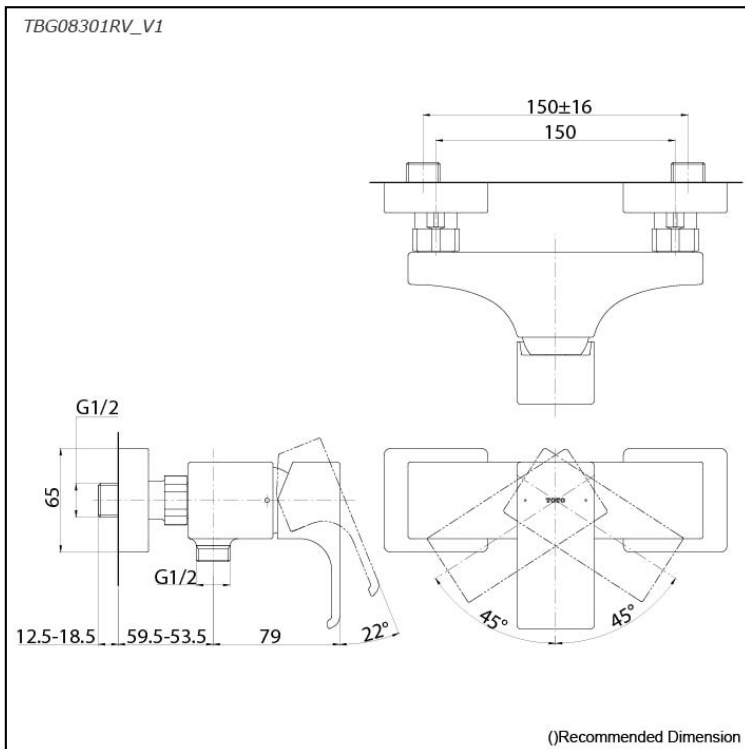

GC Series
Exposed Single Lever Shower Mixer

Features

- Breadth and symbolism of classic design in a contemporary form
- Elegant design that stood the test of time while transitioning to a modern design that reflects the present day
- Easy Installation and Usage
- Long lasting, COMFORT GLIDE mechanism for a smooth operation
- The PVD finishes provides both beauty and strength, adding rich color to the bathroom space

Specifications

Material: Brass

Water Pressure: 0.05MPa~1.0MPa

Parts description

- TBG08301RV_V1
Exposed Single Lever Shower Mixer

Flow Rate