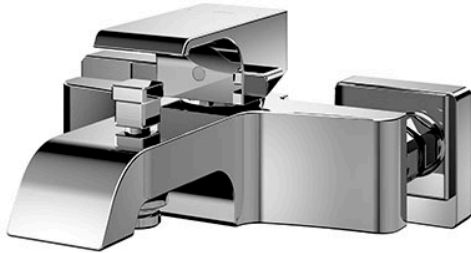

GC Series
Exposed Single Lever Bath & Shower Mixer

Features

- Breadth and symbolism of classic design in a contemporary form
- Elegant design that stood the test of time while transitioning to a modern design that reflects the present day
- Easy Installation and Usage
- Long lasting, COMFORT GLIDE mechanism for a smooth operation
- The PVD finishes provides both beauty and strength, adding rich color to the bathroom space

Specifications

Material: Brass

Water Pressure: 0.05MPa~1.0MPa

Parts description

- **TBG08302RV_V1**
Exposed Single Lever Bath & Shower Mixer

Flow Rate