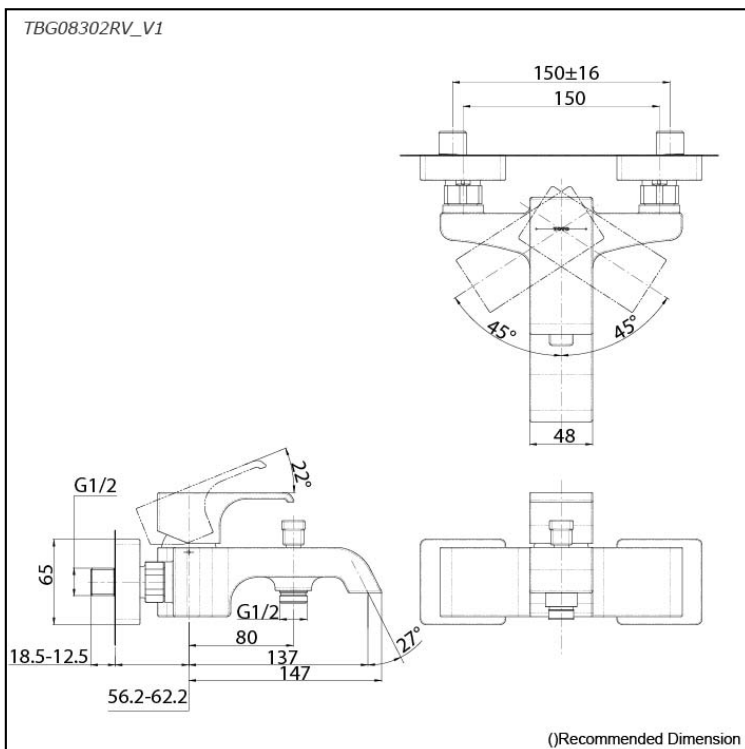

GC Series
Exposed Single Lever Bath & Shower Mixer

Features

- Breadth and symbolism of classic design in a contemporary form
- Elegant design that stood the test of time while transitioning to a modern design that reflects the present day
- Easy Installation and Usage
- Long lasting, COMFORT GLIDE mechanism for a smooth operation
- The PVD finishes provides both beauty and strength, adding rich color to the bathroom space

Specifications

Material: Brass

Water Pressure: 0.05MPa~1.0MPa

Parts description

- **TBG08302RV_V1**
Exposed Single Lever Bath & Shower Mixer

Flow Rate