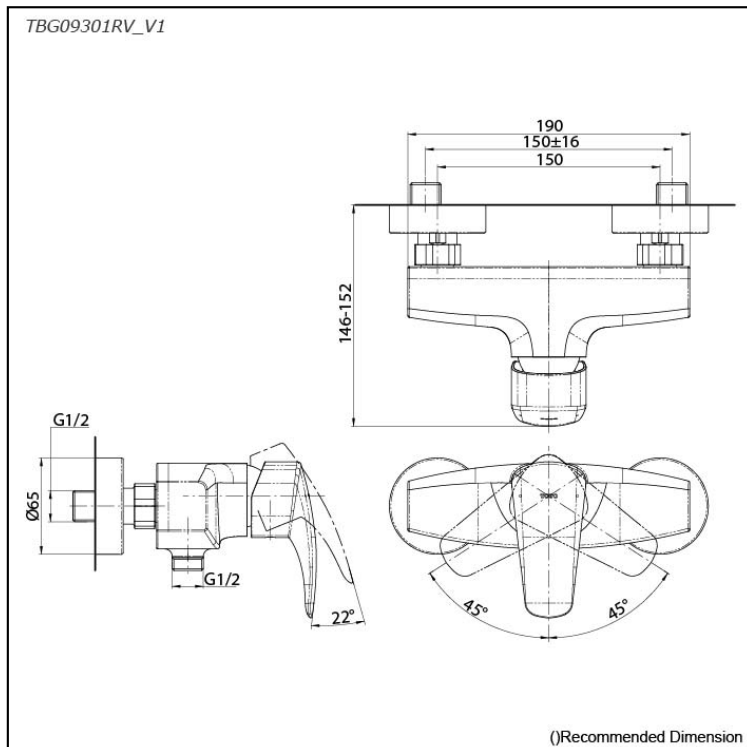

GM Series
Exposed Single Lever Shower Mixer

Features

- Bold parallel arches and reflective curves in an assertive design
- A majestic dignity of outstanding architecture - the arch of its spout and columnar body imposing a further accentuated presence that highlights its edges
- Easy Installation and Usage
- Long lasting, COMFORT GLIDE mechanism for a smooth operation
- The PVD finishes provides both beauty and strength, adding rich color to the bathroom space

Specifications

Material: Brass

Water Pressure: 0.05MPa~1.0MPa

Parts description

- **TBG09301RV_V1**
Exposed Single Lever Shower Mixer

Flow Rate