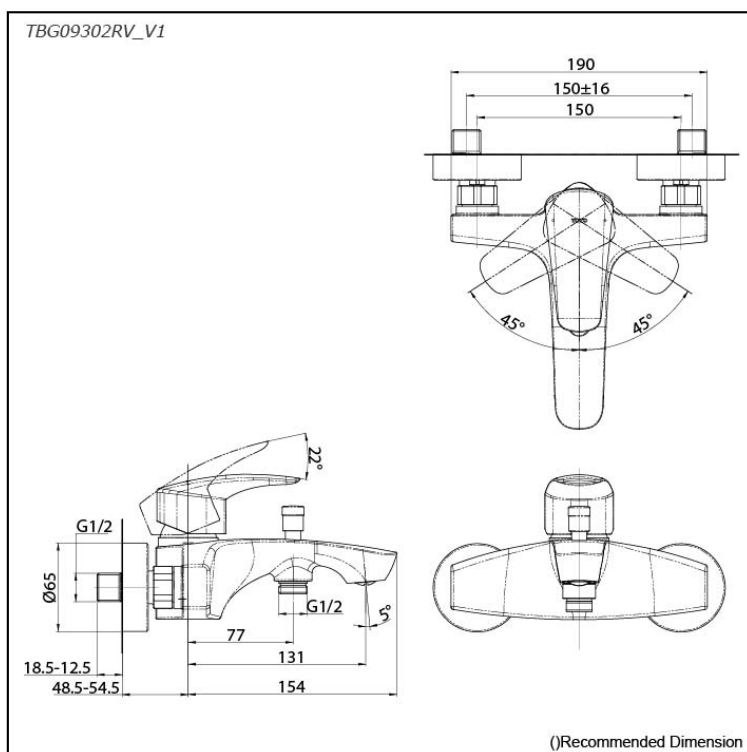

GM Series
Exposed Single Lever Bath &
Shower Mixer

Features

- Bold parallel arches and reflective curves in an assertive design
- A majestic dignity of outstanding architecture - the arch of its spout and columnar body imposing a further accentuated presence that highlights its edges
- Easy Installation and Usage
- Long lasting, COMFORT GLIDE mechanism for a smooth operation
- The PVD finishes provides both beauty and strength, adding rich color to the bathroom space

Specifications

Material: Brass

Water Pressure: 0.05MPa~1.0MPa

Parts description

- **TBG09302RV_V1**
Exposed Single Lever Bath & Shower Mixer

Flow Rate