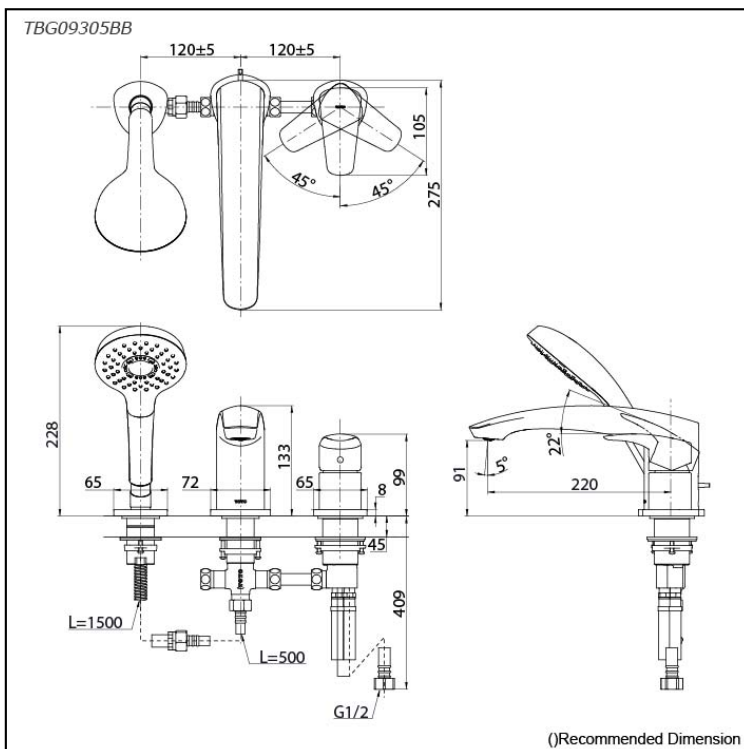

GM Series
Bath & Shower Set
(3-Holes)

Features

- Bold parallel arches and reflective curves in an assertive design
- A majestic dignity of outstanding architecture - the arch of its spout and columnar body imposing a further accentuated presence that highlights its edges
- Easy Installation and Usage
- Long lasting, COMFORT GLIDE mechanism for a smooth operation
- 1 mode function hand shower (COMFORT WAVE)
- The PVD finishes provides both beauty and strength, adding rich color to the bathroom space

Specifications

Material: Brass
Water Pressure: 0.05MPa~1.0MPa

Parts description

- **TBG09305BB**
Bath & Shower Set
(3-Holes)

Flow Rate