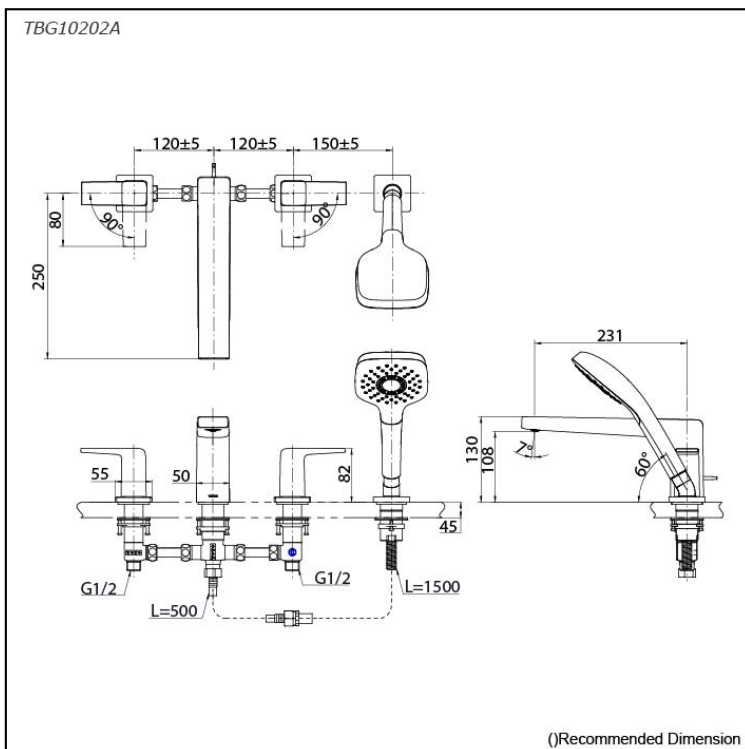

GB Series
Bath & Shower Set
(4-Holes)

Features

- Stately squareness and beveled edges imbue a space with dignity
- Gently beveled with balanced highlights accentuate the shape of the gradually narrowing spout
- Easy Installation and Usage
- 1 mode function hand shower (COMFORT WAVE)
- The PVD finishes provides both beauty and strength, adding rich color to the bathroom space

Specifications

Material: Brass

Water Pressure: 0.05MPa~1.0MPa

Parts description

- **TBG10202A**
Bath & Shower Set
(4-Holes)

Flow Rate

TBG10202B

SPOUT

Flow Rate

TBG10202A

SHOWER