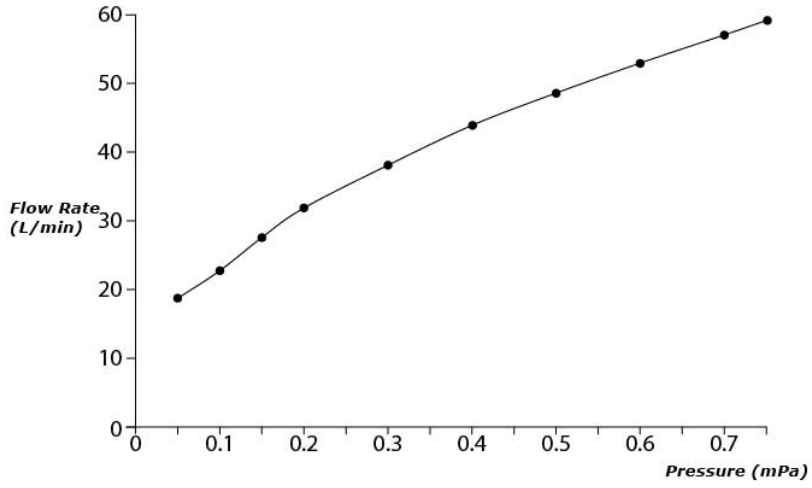

GB Series
Bath & Shower Set
(4-Holes)

Features

- Stately squareness and beveled edges imbue a space with dignity
- Gently beveled with balanced highlights accentuate the shape of the gradually narrowing spout
- Easy Installation and Usage
- 1 mode function hand shower (COMFORT WAVE)
- The PVD finishes provides both beauty and strength, adding rich color to the bathroom space

Specifications

Material: Brass

Water Pressure: 0.05MPa~1.0MPa

Parts description

- **TBG10202A**
Bath & Shower Set
(4-Holes)

Flow Rate

TBG10202B

SPOUT

Flow Rate

TBG10202A

SHOWER