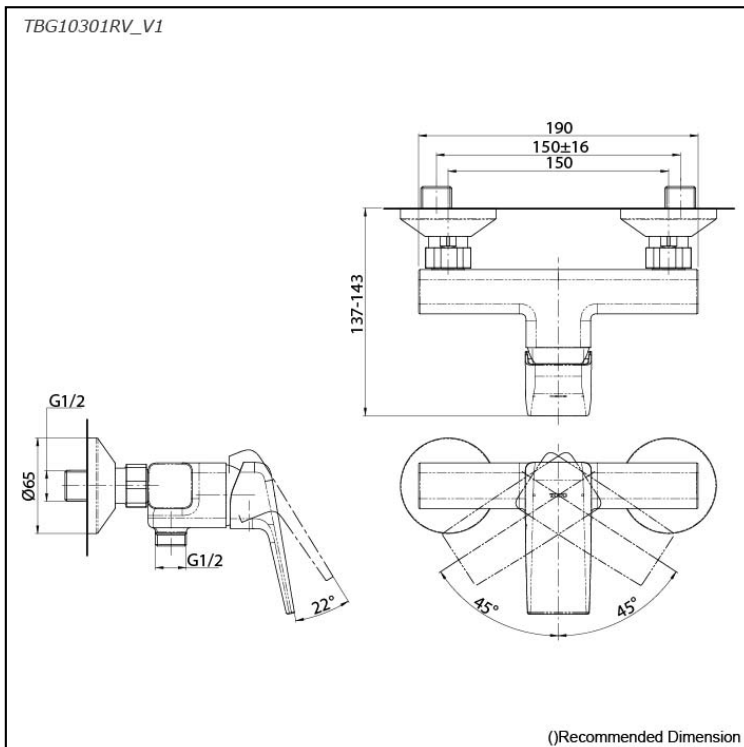

GB Series
Exposed Single Lever Shower Mixer

Features

- Stately squareness and beveled edges imbue a space with dignity
- Gently beveled with balanced highlights accentuate the shape of the gradually narrowing spout
- Easy Installation and Usage
- Long lasting, COMFORT GLIDE mechanism for a smooth operation
- The PVD finishes provides both beauty and strength, adding rich color to the bathroom space

Specifications

Material: Brass

Water Pressure: 0.05MPa~1.0MPa

Parts description

- **TBG10301RV_V1**
Exposed Single Lever Shower Mixer

Flow Rate