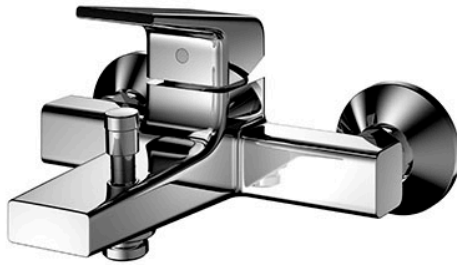

*GB Series  
Exposed Single Lever Bath &  
Shower Mixer*

### Features

- Stately squareness and beveled edges imbue a space with dignity
- Gently beveled with balanced highlights accentuate the shape of the gradually narrowing spout
- Easy Installation and Usage
- Long lasting, COMFORT GLIDE mechanism for a smooth operation
- The PVD finishes provides both beauty and strength, adding rich color to the bathroom space

### Specifications

Material: Brass

Water Pressure: 0.05MPa~1.0MPa

### Parts description

- **TBG10302RV\_V1**  
Exposed Single Lever Bath & Shower Mixer