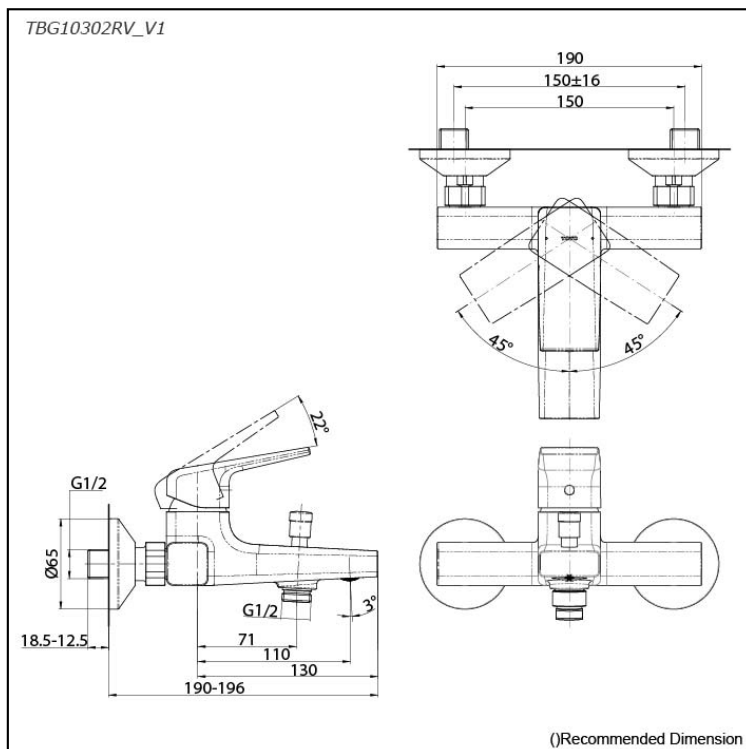

### Specifications

Material: Brass

Water Pressure: 0.05MPa~1.0MPa

### Parts description

- **TBG10302RV\_V1**  
Exposed Single Lever Bath & Shower Mixer