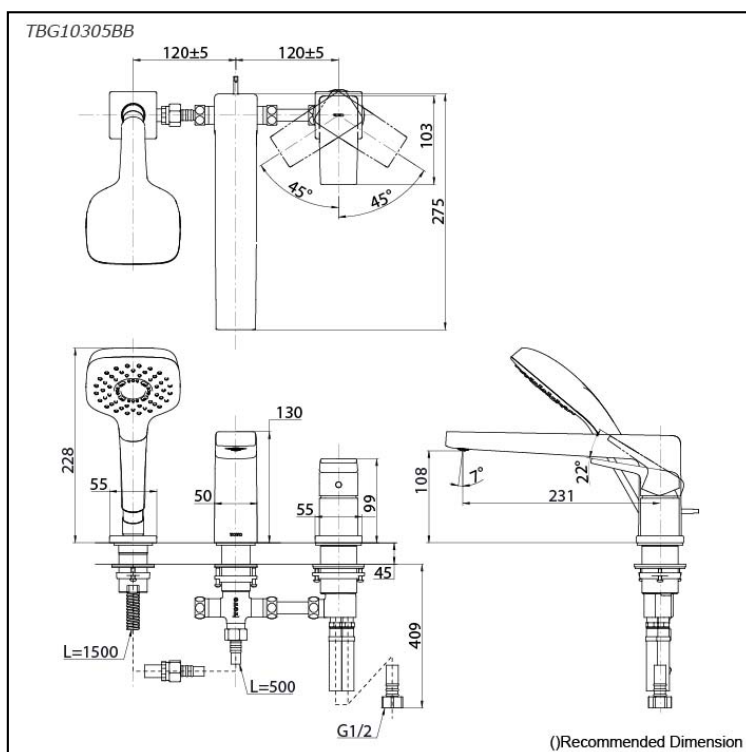

GB Series
Bath & Shower Set
(3-Holes)

Features

- Stately squareness and beveled edges imbue a space with dignity
- Gently beveled with balanced highlights accentuate the shape of the gradually narrowing spout
- Easy Installation and Usage
- Long lasting, COMFORT GLIDE mechanism for a smooth operation
- 1 mode function hand shower (COMFORT WAVE)
- The PVD finishes provides both beauty and strength, adding rich color to the bathroom space

Specifications

Material: Brass

Water Pressure: 0.05MPa~1.0MPa

Parts description

- **TBG10305BB**
Bath & Shower Set
(3-Holes)

Flow Rate