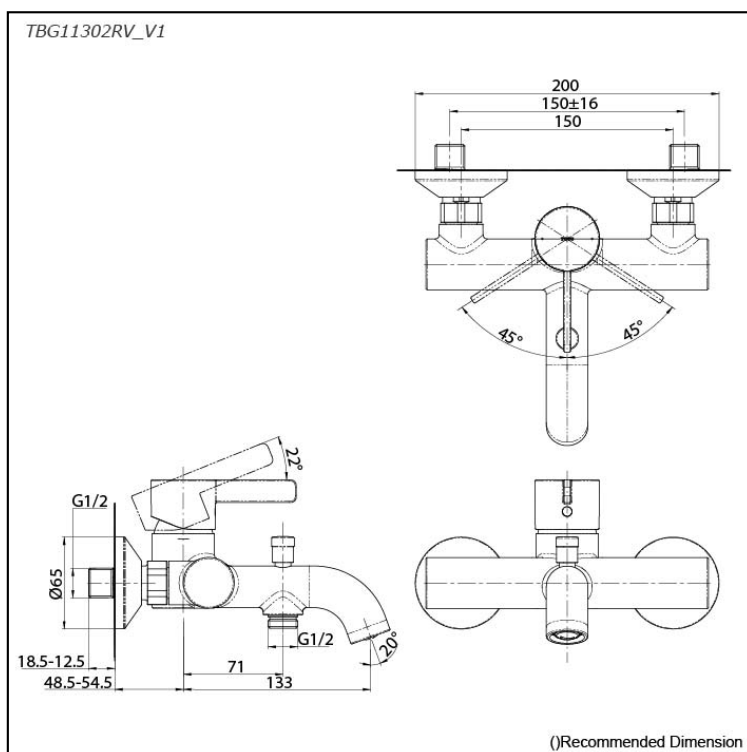

*GF Series
Exposed Single Lever Bath &
Shower Mixer*

Features

- Refined cylinder with fine finished inspire a high-end luxury feel
- Delicate workmanship develop a hairline and polished finish that generates a rich contrast in textures that provide delightful feel to the touch
- Easy Installation and Usage
- Long lasting, COMFORT GLIDE mechanism for a smooth operation
- The PVD finishes provides both beauty and strength, adding rich color to the bathroom space

Specifications

Material: Brass

Water Pressure: 0.05MPa~1.0MPa

Parts description

- **TBG11302RV_V1**
Exposed Single Lever Bath & Shower Mixer

Flow Rate