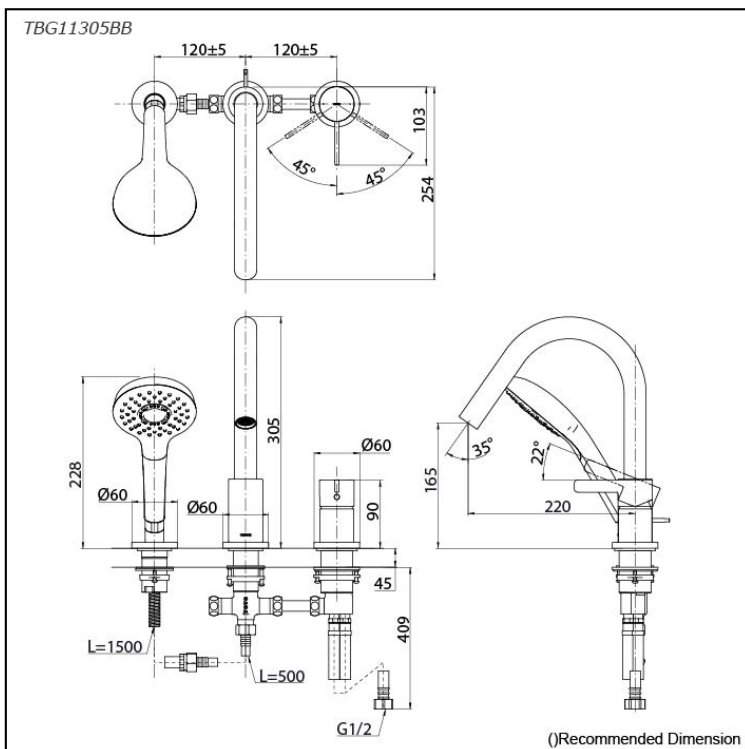

*GF Series
Bath & Shower Set
(3-Holes)*

Features

- Refined cylinder with fine finished inspire a high-end luxury feel
- Delicate workmanship develop a hairline and polished finish that generates a rich contrast in textures that provide delightful feel to the touch
- Easy Installation and Usage
- Long lasting, COMFORT GLIDE mechanism for a smooth operation
- 1 mode function hand shower (COMFORT WAVE)
- The PVD finishes provides both beauty and strength, adding rich color to the bathroom space

Specifications

Material: Brass

Water Pressure: 0.05MPa~1.0MPa

Parts description

- **TBG11305BB**
Bath & Shower Set
(3-Holes)

Flow Rate