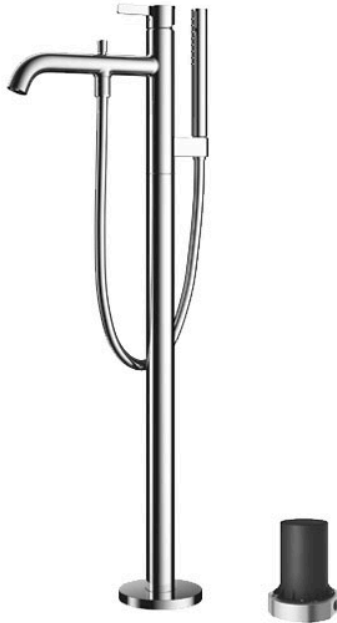

GF Series
Floor Standing Bath & Shower Set

Features

- Refined cylinder with fine finished inspire a high-end luxury feel
- Delicate workmanship develop a hairline and polished finish that generates a rich contrast in textures that provide delightful feel to the touch
- High corrosion resistance plating
- Easy Installation and Usage
- Long lasting COMFORT GLIDE mechanism for a smooth operation
- The PVD finishes provides both beauty and strength, adding rich color to the bathroom space

Specifications

Material: Brass

Water Pressure: 0.05MPa~1.0MPa

Parts description

- **TBG11306AA**
Floor-standing Bath & Shower Set
- **TBN01105B**
Floor-standing Bath Filler Base

Flow Rate