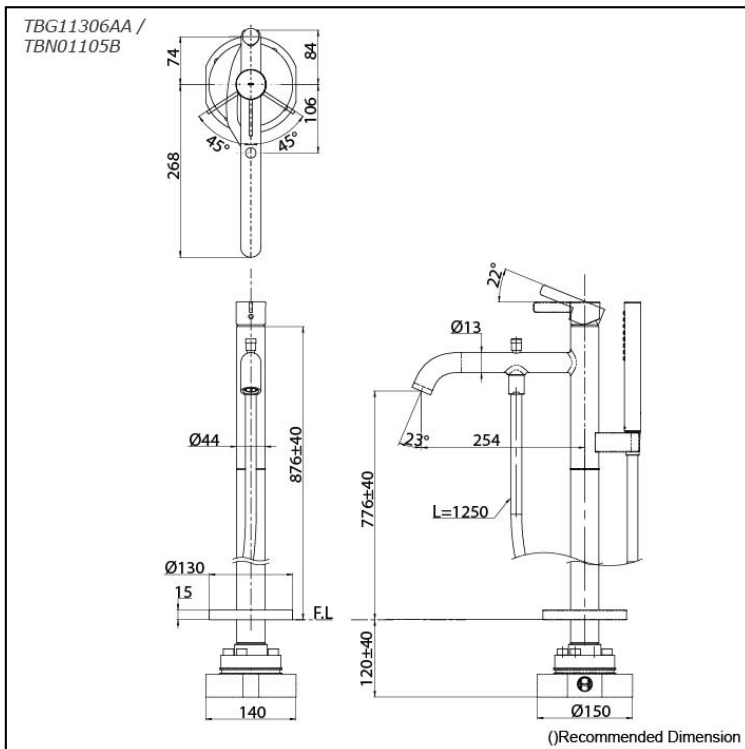

GF Series
Floor Standing Bath & Shower Set

Features

- Refined cylinder with fine finished inspire a high-end luxury feel
- Delicate workmanship develop a hairline and polished finish that generates a rich contrast in textures that provide delightful feel to the touch
- High corrosion resistance plating
- Easy Installation and Usage
- Long lasting COMFORT GLIDE mechanism for a smooth operation
- The PVD finishes provides both beauty and strength, adding rich color to the bathroom space

Specifications

Material: Brass

Water Pressure: 0.05MPa~1.0MPa

Parts description

- **TBG11306AA**
Floor-standing Bath & Shower Set
- **TBN01105B**
Floor-standing Bath Filler Base

Flow Rate