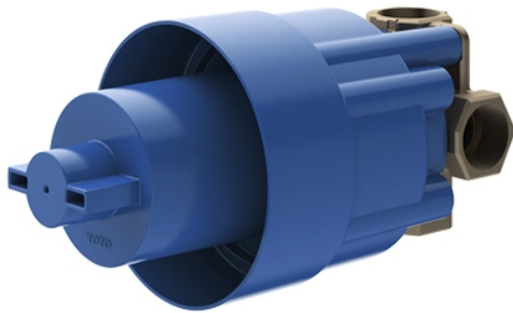

G Selection Showers
3 Way Diverter (w/ Stop Valve)

Features

- Easy Installation

Specifications

Valve: Bronze

Parts description

- **TBN01101B**
3 Way Diverter (w/ Stop Valve)