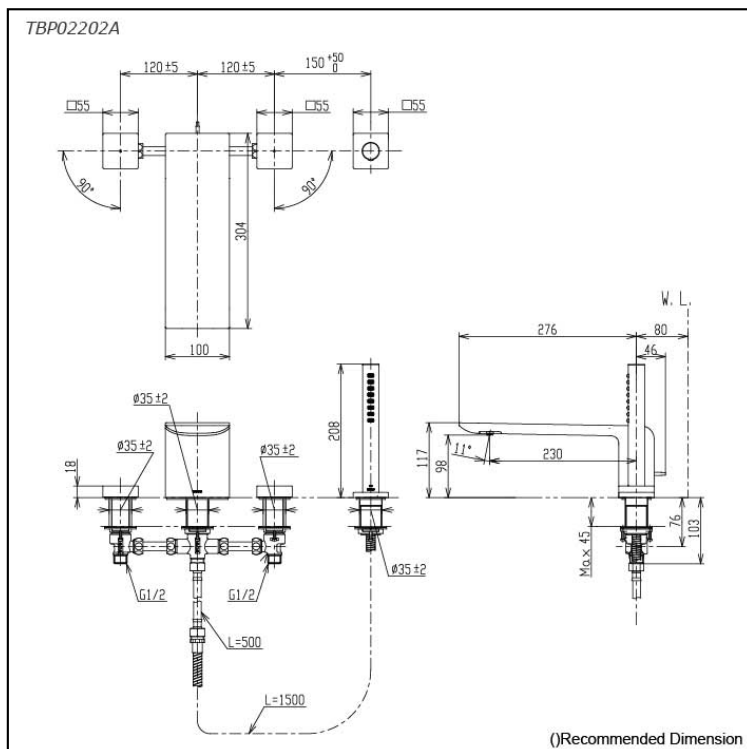

### Specifications

Material: Brass (Faucet)  
Brass (Hand Shower)

Water Pressure: 0.05MPa~0.5MPa

### Parts description

- **TBP02202A**  
Bath & Shower Set (4-Holes)