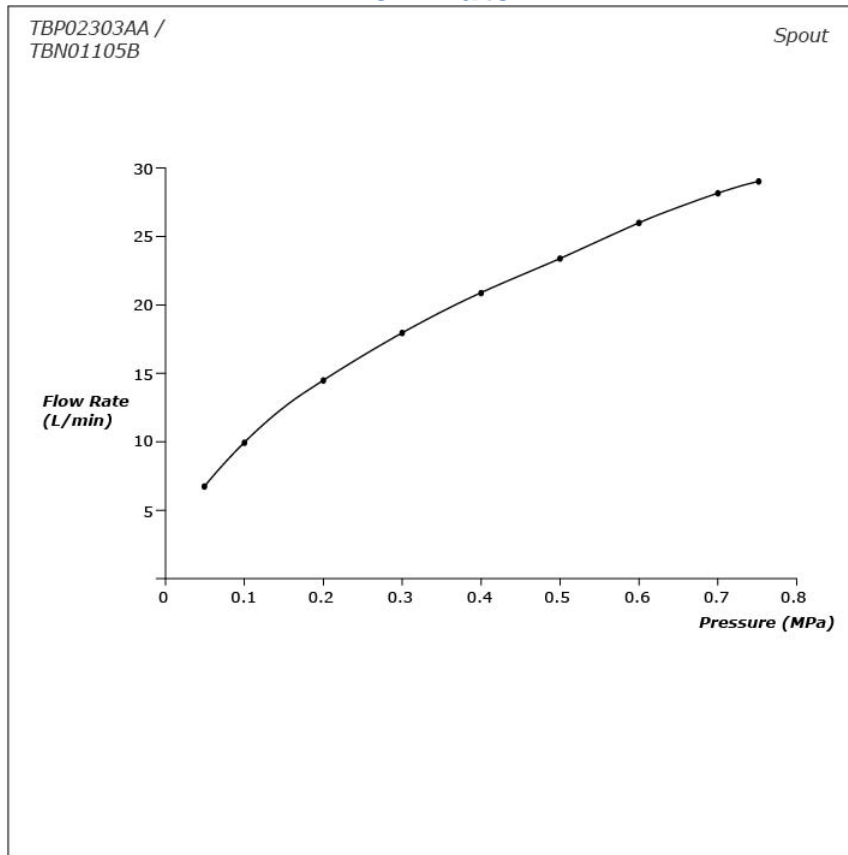

ZL Series
Floor-Standing Bath & Shower Set

Features

- Design Concept is Gorgeous and Organic
- 1 mode function hand shower (Round Shape, Comfort Wave)
- The PVD finishes provides both beauty and strength, adding rich color to the bathroom space

Specifications

Material: Brass (Faucet)
Brass (Hand Shower)

Water Pressure: 0.05MPa~1.0MPa

Parts description

- **TBP02303AA**
Floor-Standing Bath & Shower Set
- **TBN01105B**
Floor Standing Bathtub Filler Base

Flow Rate

Flow Rate