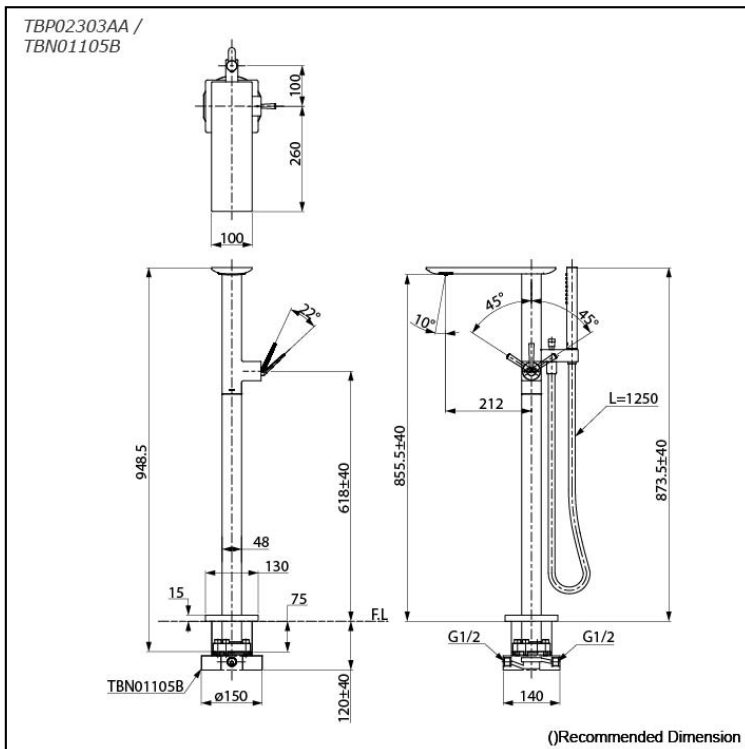

ZL Series
Floor-Standing Bath & Shower Set

Features

- Design Concept is Gorgeous and Organic
- 1 mode function hand shower (Round Shape, Comfort Wave)
- The PVD finishes provides both beauty and strength, adding rich color to the bathroom space

Specifications

Material: Brass (Faucet)
Brass (Hand Shower)

Water Pressure: 0.05MPa~1.0MPa

Parts description

- **TBP02303AA**
Floor-Standing Bath & Shower Set
- **TBN01105B**
Floor Standing Bathtub Filler Base