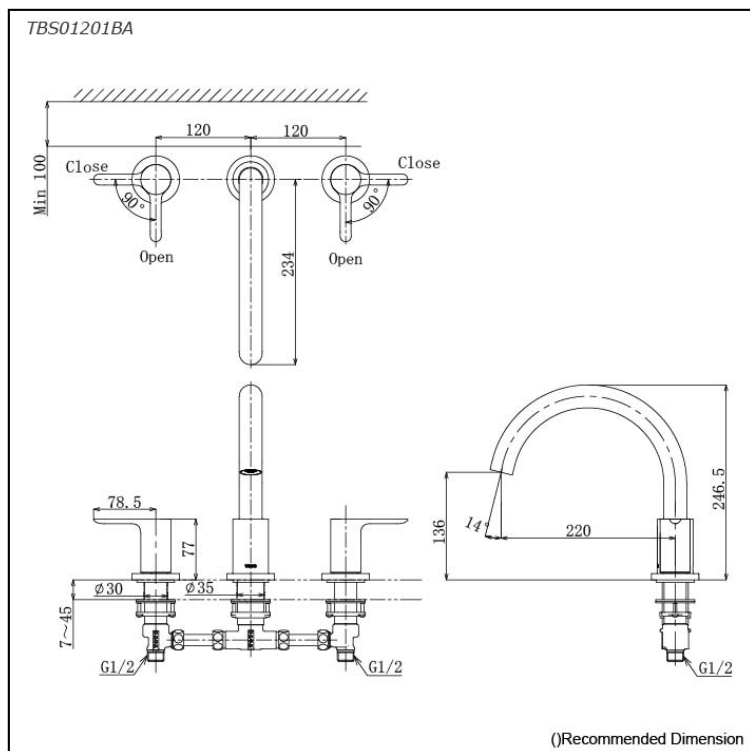

### Specifications

Finish: Chrome  
Material: Brass  
Water Pressure: 0.07MPa~1.0MPa

### Parts description

- **TBS01201BA**  
Bath Filler without Shower (3-Holes)

### Flow Rate