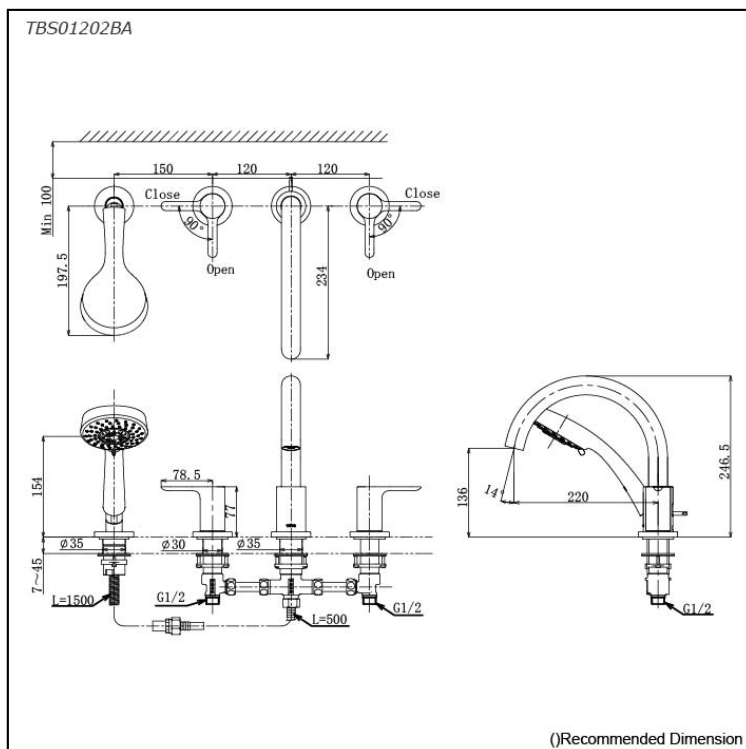

LB Series
Bath & Shower Set
(4-Holes)

Features

- Design Concept is Life and Branch
- TOTO original cartridge for smooth control
- 5 mode function standard design hand shower
- High corrosion resistance plating
- Safety Control with heat insulating handle

Specifications

Finish:	Chrome
Material:	Brass (Faucet) Plastic (Hand Shower)
Water Pressure:	0.1Mpa~1.0Mpa

Parts description

- **TBS01202BA**
Bath & Shower Set (4-Holes)

Flow Rate