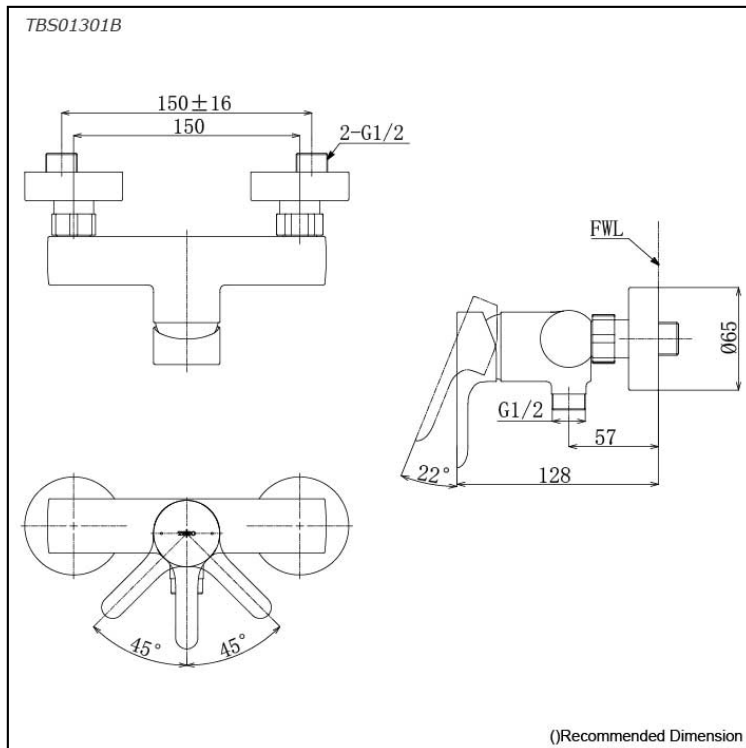

### Parts description

- **TBS01301B**  
Exposed Single Lever Shower Mixer

## Flow Rate

TBS01301B