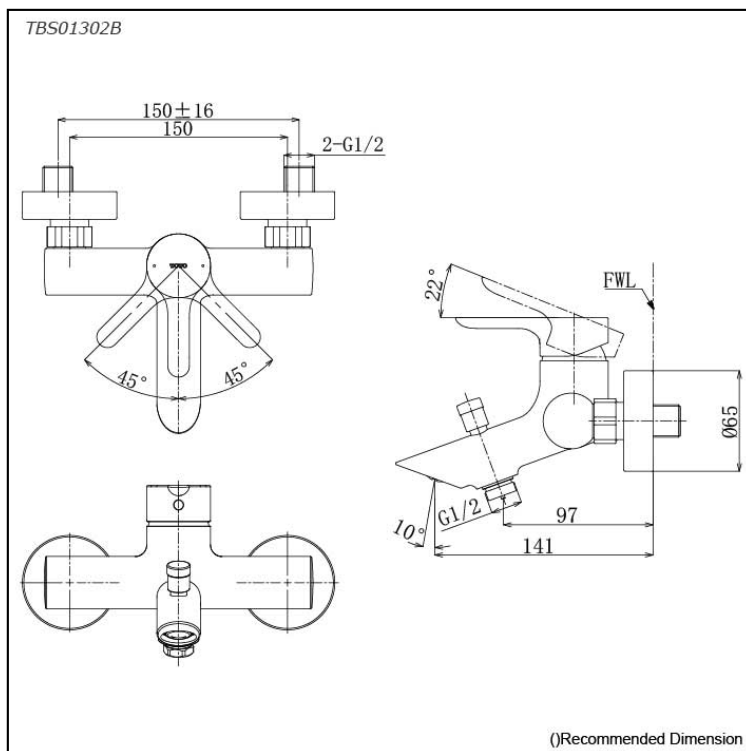

LB Series
Exposed Single Lever Bath &
Shower Mixer

Features

- Design Concept is Life and Branch
- TOTO original cartridge for smooth control
- High corrosion resistance plating

Specifications

Finish: Chrome

Material: Brass

Parts description

- **TBS01302B**
Exposed Single Lever Bath & Shower Mixer

Flow Rate

TBS01302B