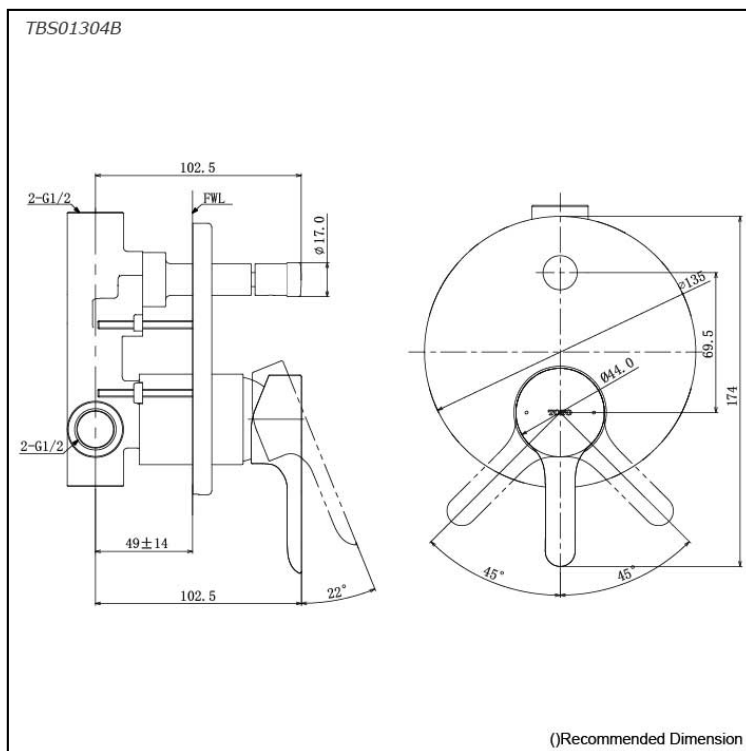

### Parts description

- **TBS01304B**  
Single Lever Shower Mixer with Diverter (w/ valve)