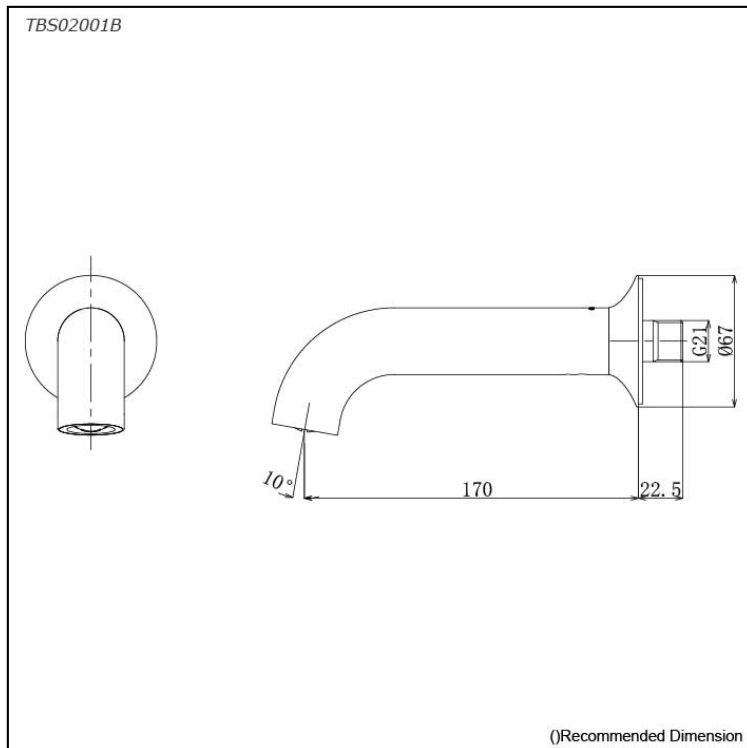

LN Series
Bath Spout

Features

- Design Concept is Life and Nostalgia
- High corrosion resistance plating

Specifications

Finish: Chrome

Material: Brass

Parts description

- **TBS02001B**
Bath Spout

Flow Rate

TBS02001B