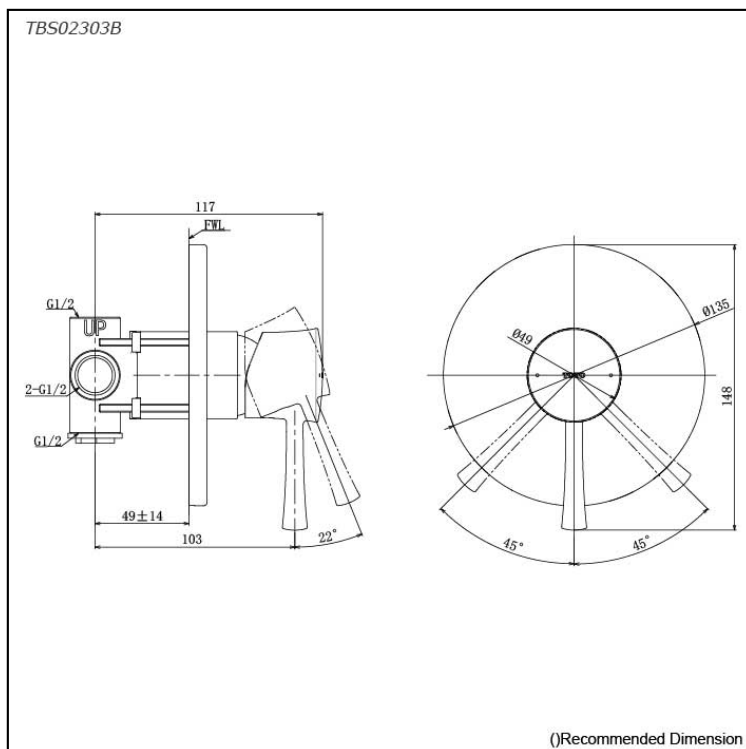

### Parts description

- **TBS02303B**  
Single Lever Shower Mixer (w/ valve)