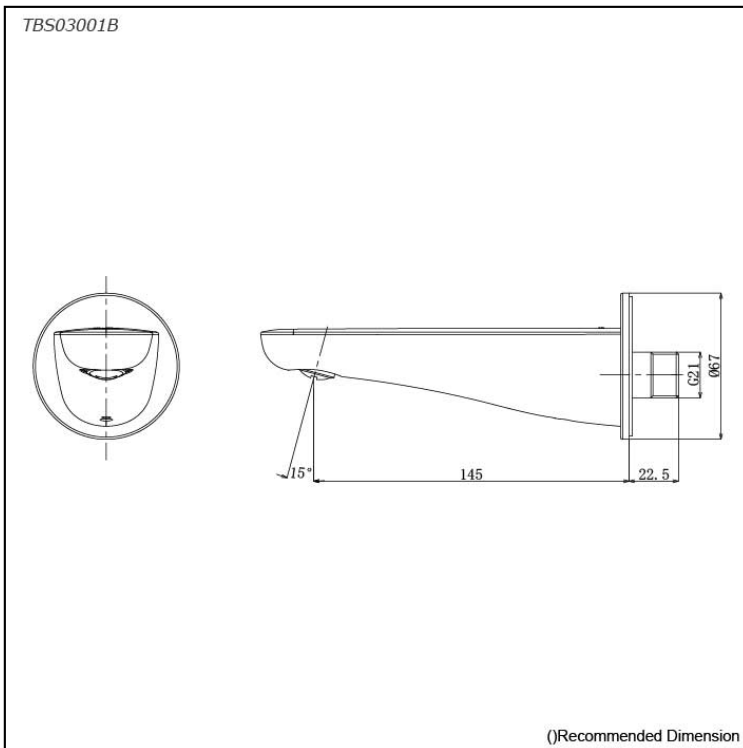

LC Series
Bath Spout

Features

- Design Concept is Life and Curve

Specifications

Finish: Chrome
Material: Brass

Parts description

- **TBS03001B**
Bath Spout

Flow Rate