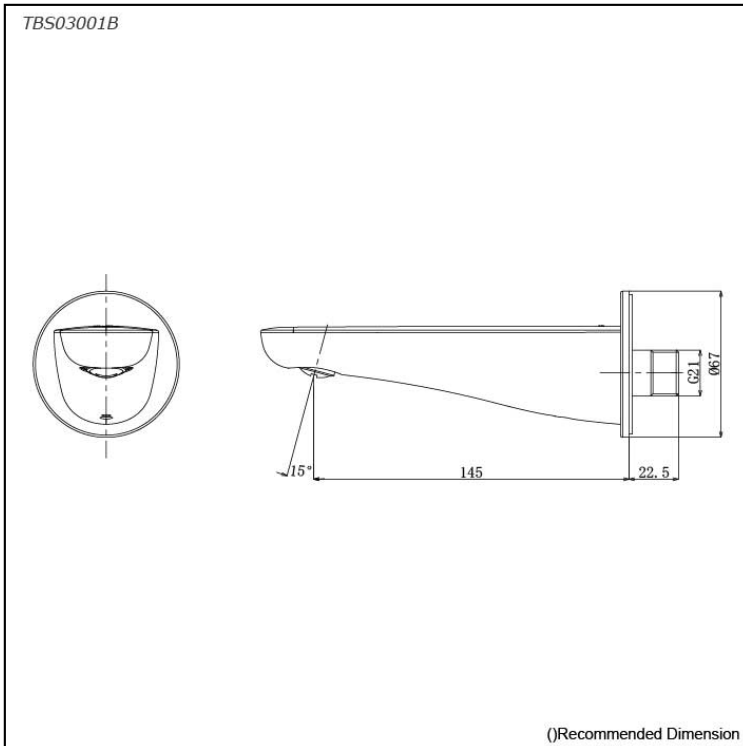

LF Series
Bath Spout

Features

- Design Concept is Life and Flex.

Specifications

Finish: Chrome
Material: Brass

Parts description

- **TBS03001B**
Bath Spout

Flow Rate