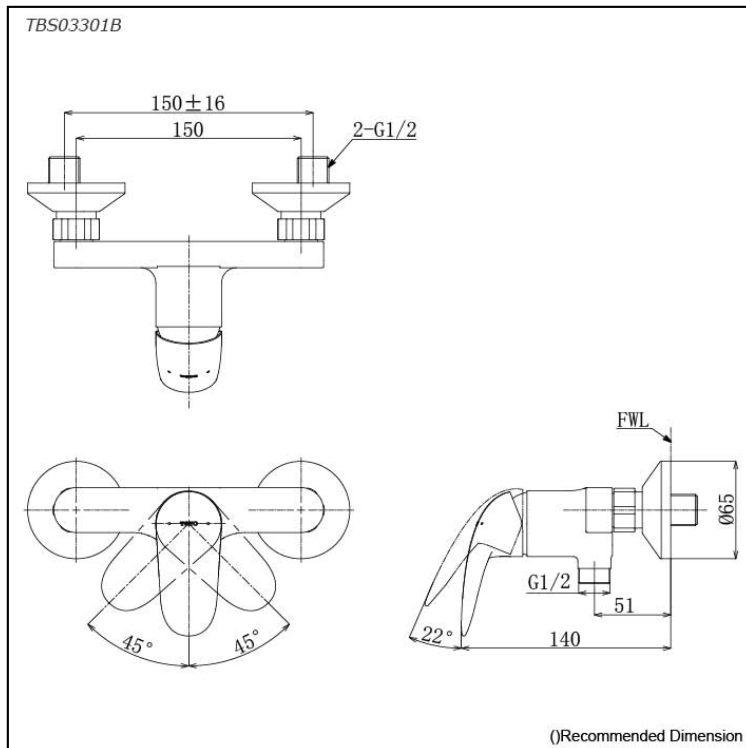

### Specifications

Finish: Chrome  
Material: Brass

### Parts description

- **TBS03301B**  
Exposed Single Lever Shower Mixer