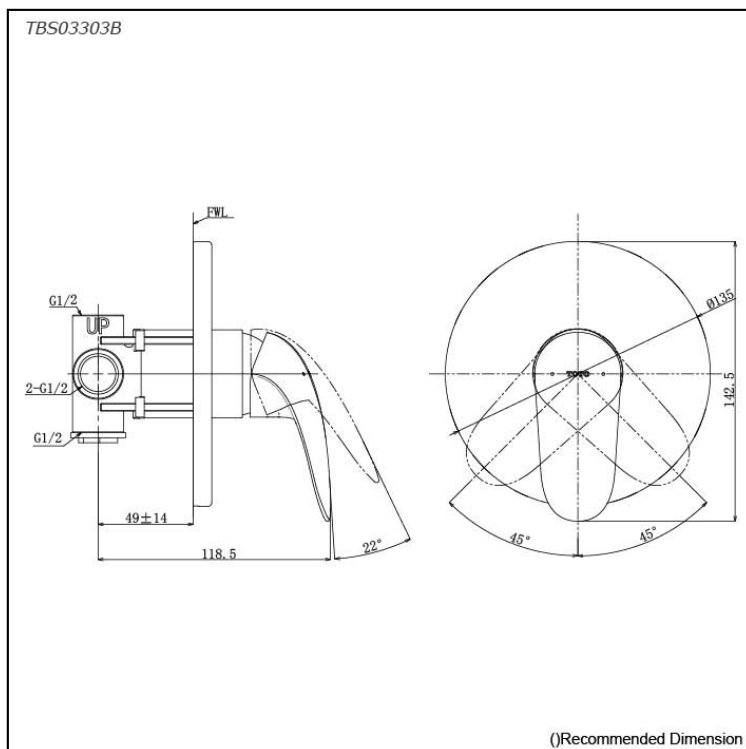

### Parts description

- **TBS03303B**  
Single Lever Shower Mixer (w/ valve)