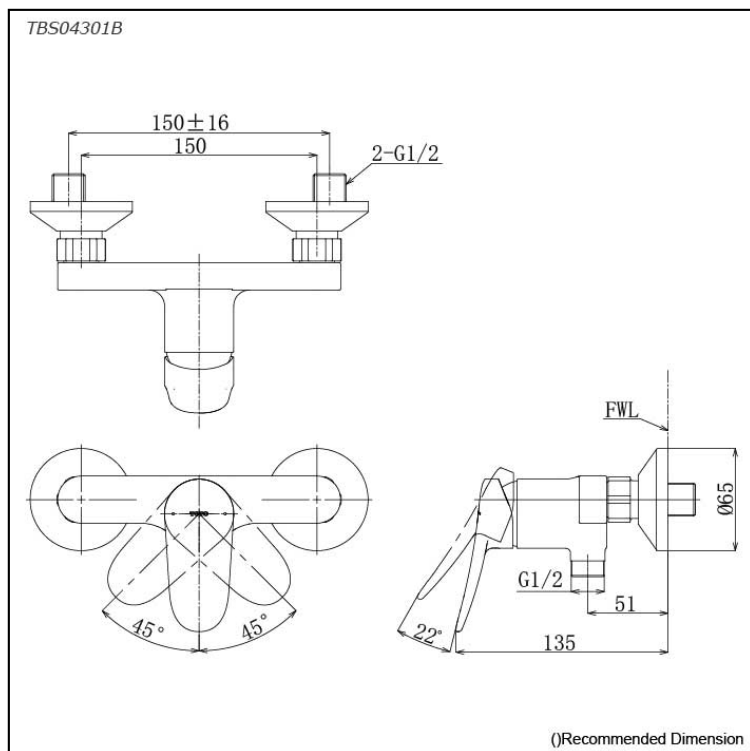

LF Series
Exposed Single Lever Shower Mixer

Features

- Design Concept is Life and Flex.
- TOTO original cartridge for smooth control
- High corrosion resistance plating

Specifications

Finish: Chrome

Material: Brass

Parts description

- **TBS04301B**
Exposed Single Lever Shower Mixer

Flow Rate

TBS04301B