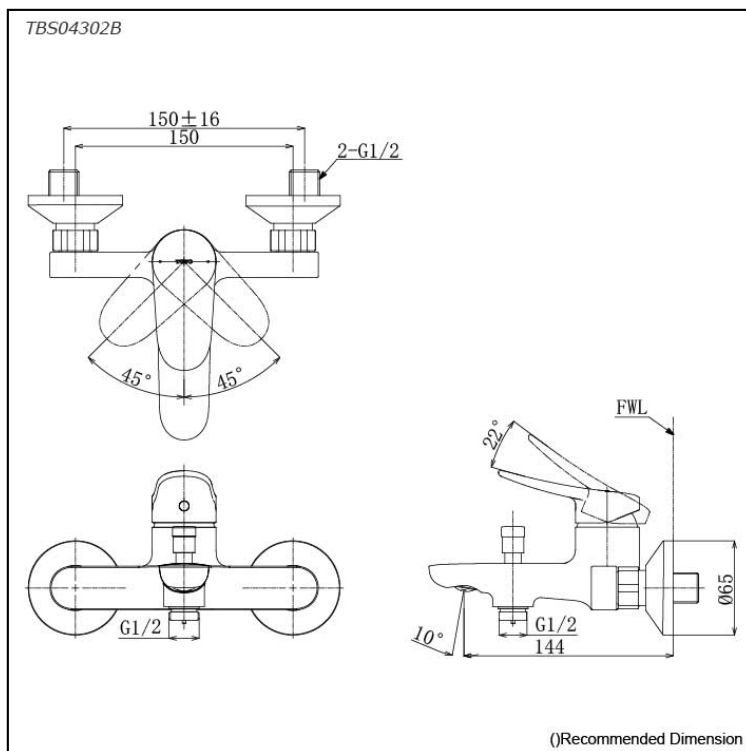

*LF Series
Exposed Single Lever Bath &
Shower Mixer*

Features

- Design Concept is Life and Flex.
- TOTO original cartridge for smooth control
- High corrosion resistance plating

Specifications

Finish: Chrome

Material: Brass

Parts description

- **TBS04302B**
Exposed Single Lever Bath & Shower Mixer

Flow Rate

TBS04302B