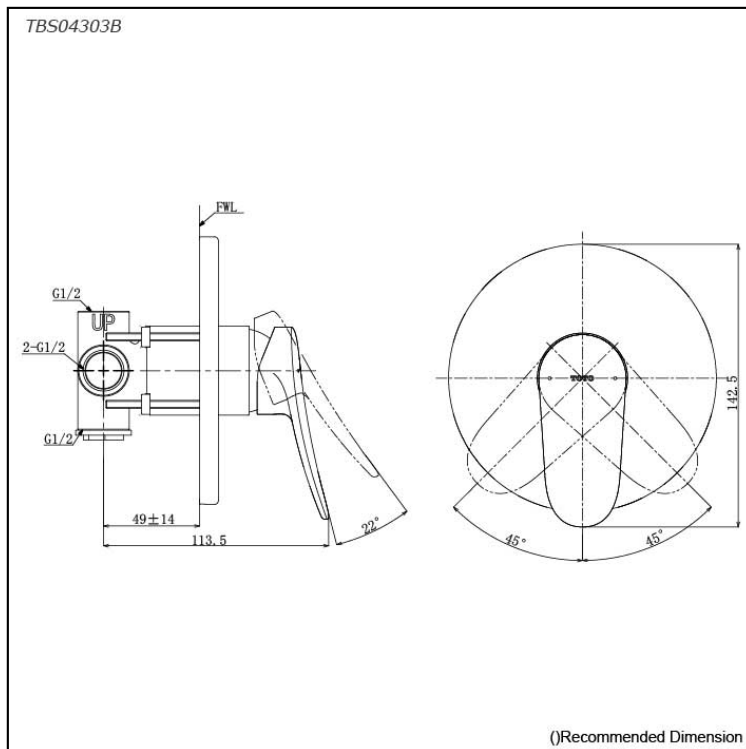

*LF Series
Single Lever Shower Mixer
(w/ valve)*

Features

- Design Concept is Life and Flex.
- TOTO original cartridge for smooth control
- High corrosion resistance plating

Specifications

Finish: Chrome

Material: Brass

Parts description

- **TBS04303B**
Single Lever Shower Mixer (w/ valve)

Flow Rate

TBS04303B