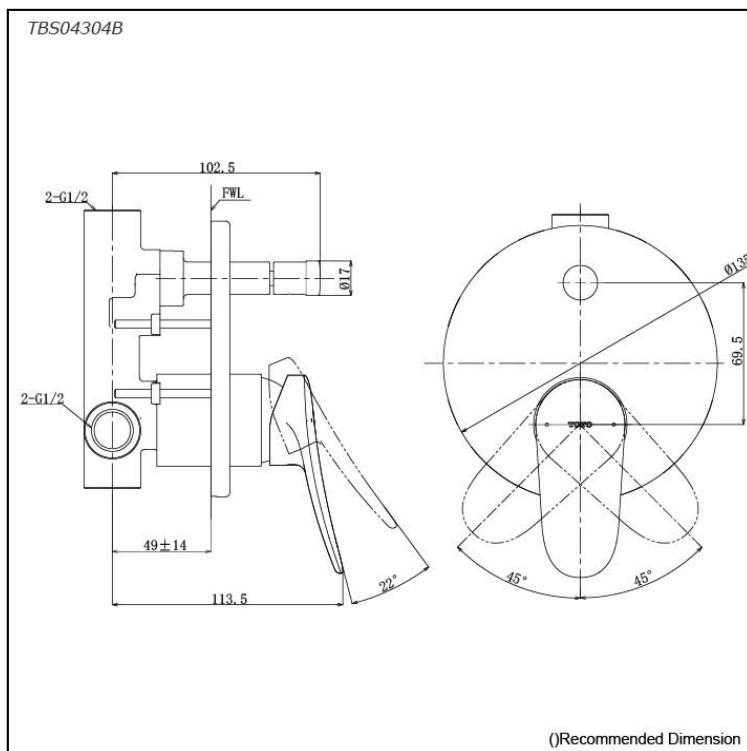

*LF Series
Single Lever Shower Mixer with Diverter
(w/ valve)*

Features

- Design Concept is Life and Flex.
- TOTO original cartridge for smooth control
- High corrosion resistance plating

Specifications

Finish: Chrome

Material: Brass

Parts description

- **TBS04304B**
Single Lever Shower Mixer with Diverter
(w/ valve)

Flow Rate

TBS04304B