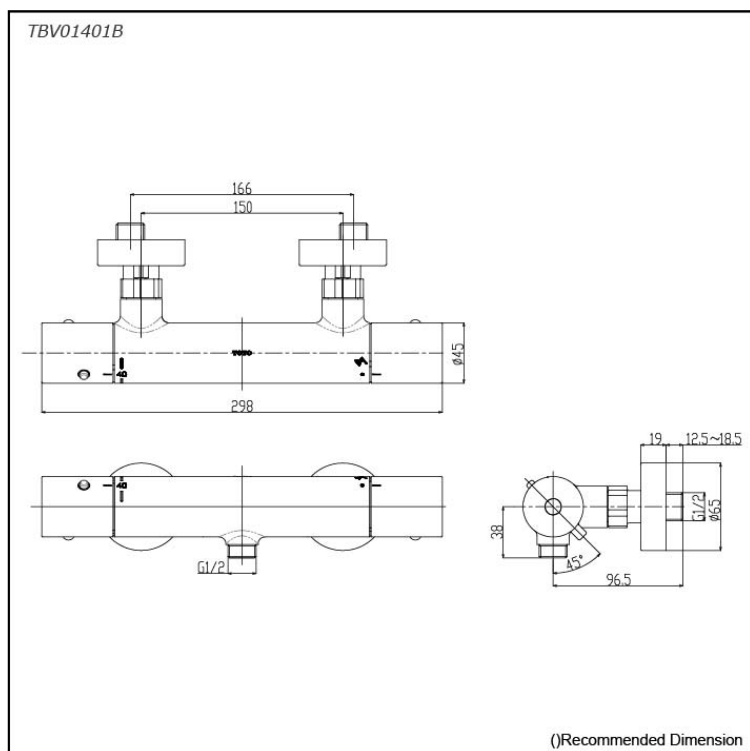

G Selection Showers
Thermostat Shower (Shower)

Features

- Good Design with compact and slim body
- SMA Thermostat valve with heat insulation

Specifications

Finish: Chrome
Material: Brass
Water Pressure: 0.05MPa~0.5MPa

Parts description

- **TBV01401B**
Thermostat Shower (Shower)

Flow Rate

TBV01401B