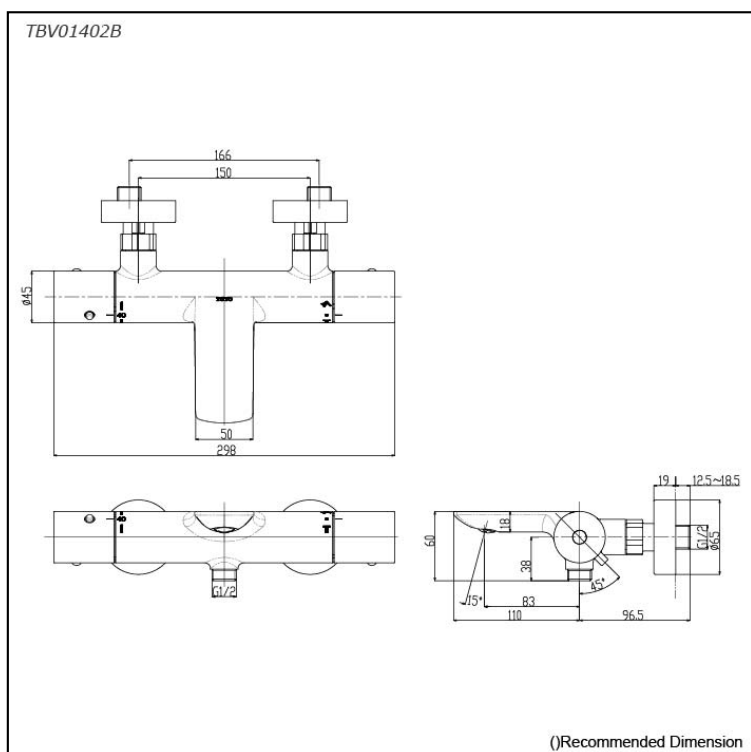

G Selection Showers
 Thermostat Shower
 (Shower & Bath)

Features

- Good Design with compact and slim body
- SMA Thermostat valve with heat insulation

Specifications

Finish: Chrome
 Material: Brass
 Water Pressure: 0.05MPa~0.5MPa

Parts description

- **TBV01402B**
 Thermostat Shower (Shower & Bath)

Flow Rate

TBV01402B