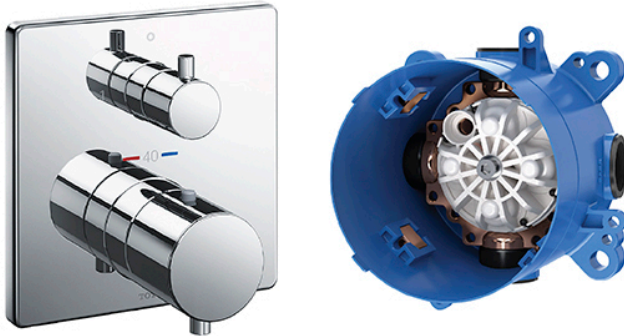

G Selection Showers
Thermostat Controller
with Diverter (Square)

Features

- Good Design with compact and thin plate
- SMA Thermostat valve with heat insulation

Specifications

Plate Material : Brass

Valve Material: Brass

Parts description

- **TBV02404B**
Thermostat Controller with Diverter
(Square)
- **TBN01001B**
Concealed Box