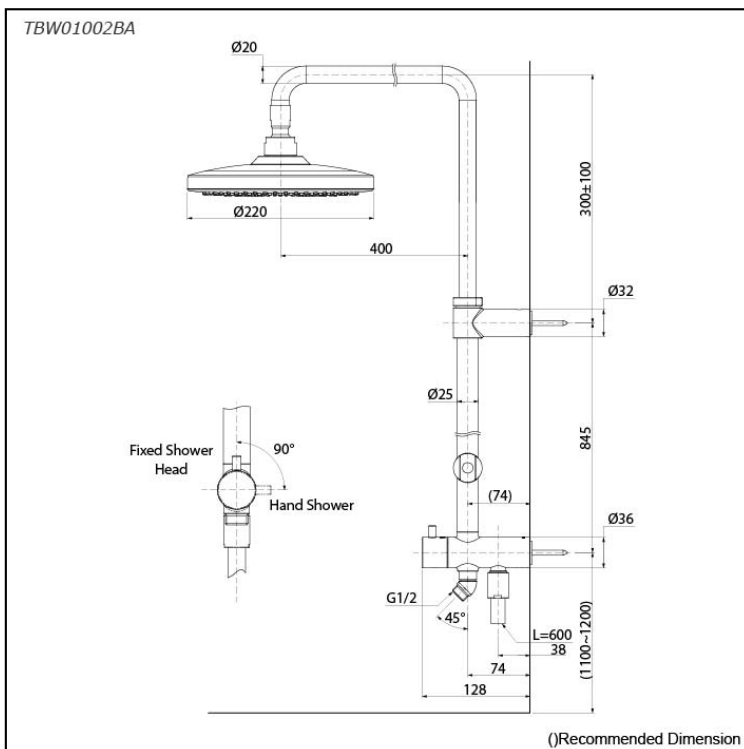

### Features

- 2 mode functions, Round shape over head shower (COMFORT WAVE, WARM SPA)
- Safety with anti-drop mechanism
- Adjustable Height for over head shower

### Specifications

Finish: Chrome  
 Material: Brass (Body)  
 Plastic (Shower)  
 Water Pressure: 0.05MPa~1.0MPa  
 Dimension: Diameter: 220mm  
 Shape: Round  
 Shower Head:

### Parts description

- **TBW01002BA**  
 Shower Column (2 mode)  
 (w/o Hand Shower) (w/o Spout)