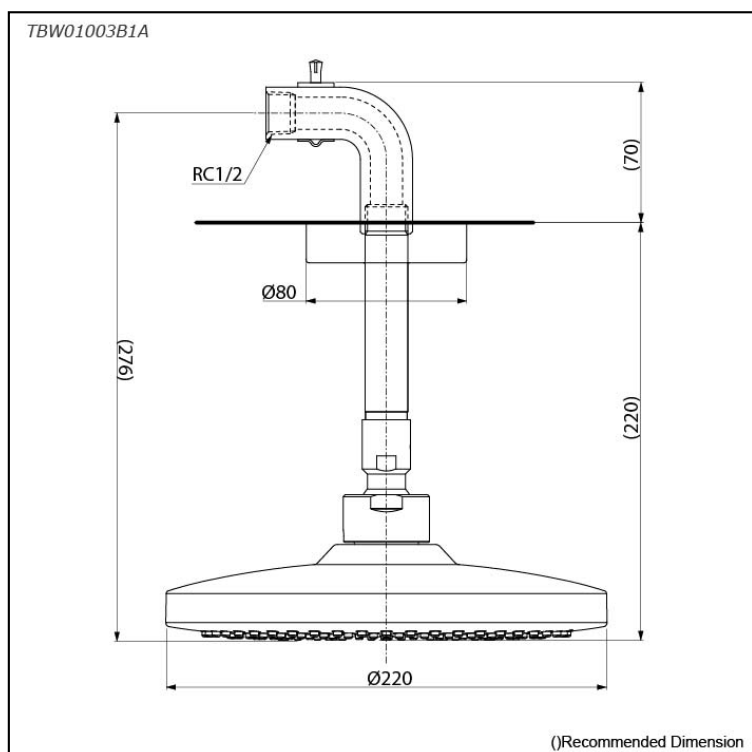

G Selection
Fixed Shower Head
(Ceiling Type)

Features

- 1 mode function, Round shape fixed shower head (COMFORT WAVE)

Specifications

Water Pressure:	0.05 Mpa ~ 1.0 Mpa
Finish:	Chrome
Material:	Brass (Body) ABS Plastic (Shower)
Size:	Diameter: 220mm
Shape:	Round

Parts description

- **TBW01003B1A**
Fixed Shower Head (Ceiling Type) (1 mode)

Flow Rate