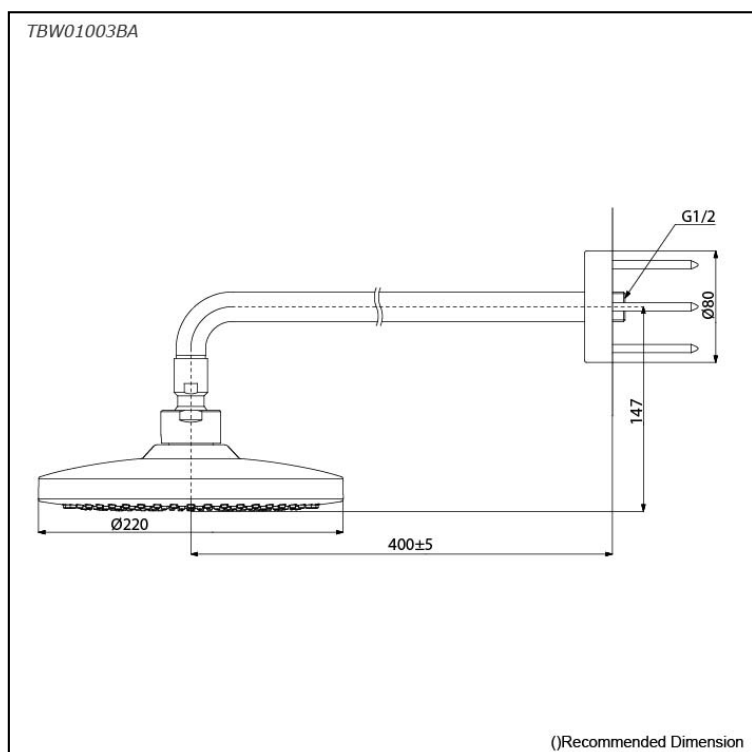

G Selection
Over Head Shower
(Wall Type) (1 mode)

Features

- 1 mode function, Round shape over head shower (COMFORT WAVE)
- Safety with anti-drop mechanism

Specifications

Water Pressure: 0.05 Mpa ~ 1.0 Mpa
 Finish: Chrome
 Material: Brass (Body)
 ABS Plastic (Shower)
 Size: Diameter: 220mm
 Shape: Round

Parts description

- **TBW01003BA**
Over Head Shower (Wall Type) (1 mode)

Flow Rate