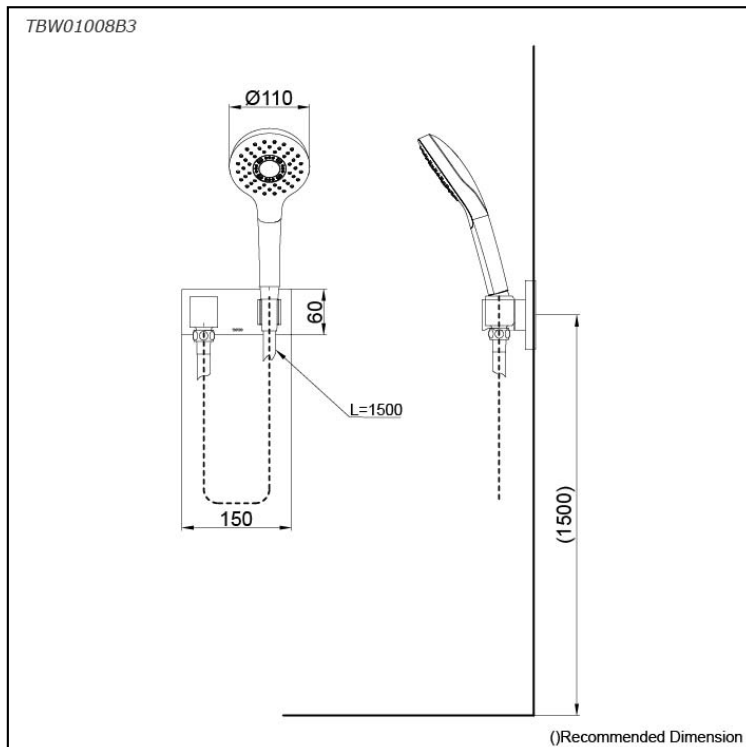

Hand Shower Set
(1 mode)

Features

- 1 mode function with Round shape hand shower (COMFORT WAVE)
- Comfortable use with anti-rotation mechanism
- Shower Set include Hanger and Hose

Specifications

Finish:	Chrome
Material:	ABS Plastic (Shower)
Shape:	Round
Dimension:	Diameter 110mm
Water Pressure:	0.05MPa~0.75MPa

Parts description

- **TBW01008B3**
Hand Shower
(1 mode)

Flow Rate

TBW01008B3