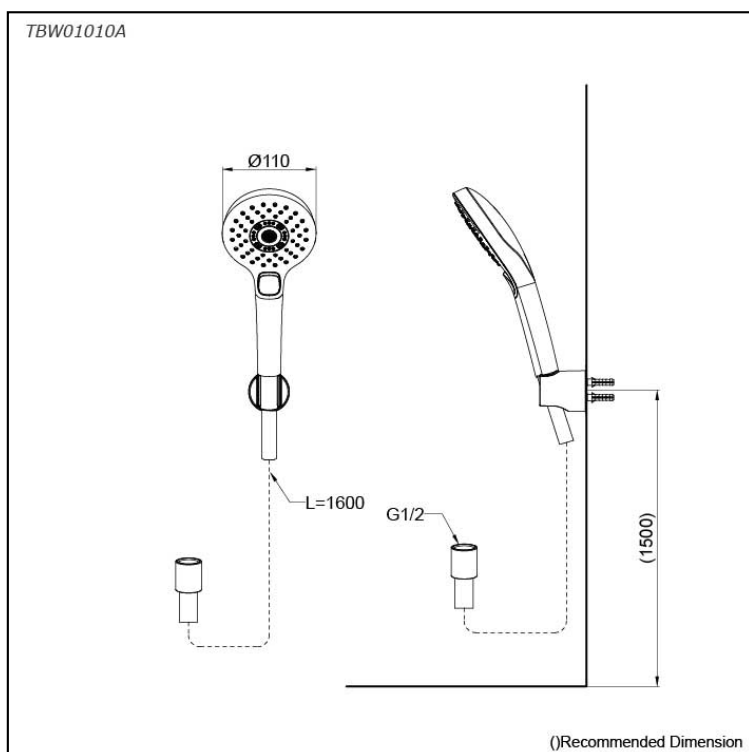

G Selection Hand Shower (3 mode)

Features

- 3 mode function, Round shape hand shower (WARM PILLAR, COMFORT WAVE, ACTIVE WAVE)
- Comfortable use with anti-rotation mechanism

Specifications

Finish:	Chrome
Material:	ABS Plastic (Shower)
Shape:	Round
Dimension:	Diameter 110mm
Water Pressure:	0.05MPa~0.75MPa

Parts description

- **TBW01010A**
Hand Shower (3 mode)

Flow Rate

TBW01010A