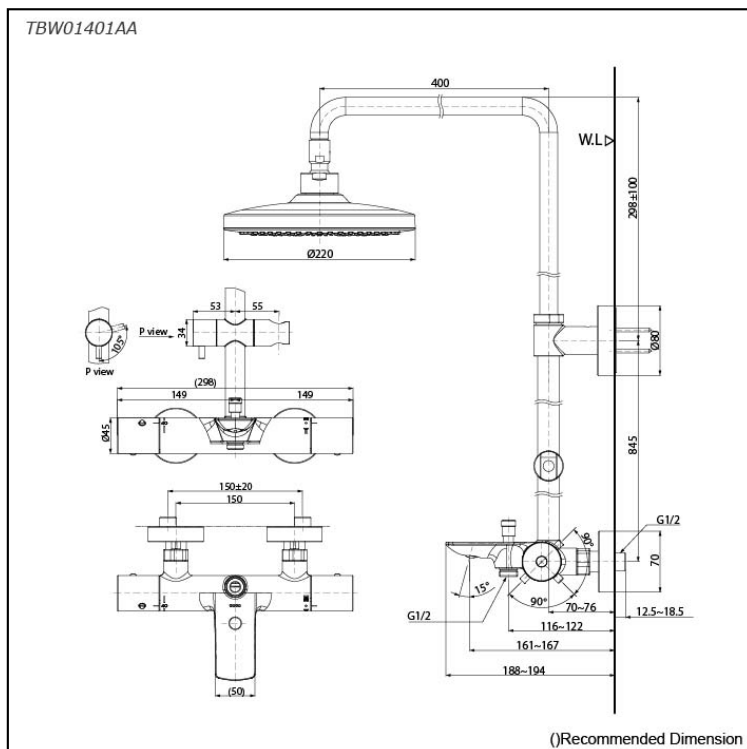

G Selection
Thermostat Shower Column (1 Mode)
 (w/o Hand Shower) (w/ Spout)

Features

- 1 mode function, Round shape over head shower (COMFORT WAVE)
- Safety with anti-drop mechanism
- SMA Thermostat valve with heat insulation
- Thermostat Controller

Specifications

Finish:	Chrome
Material:	Brass (Body) Plastic (Shower)
Water Pressure:	0.12MPa~1.0MPa
Dimension:	Diameter: 220mm
Shape Shower Head:	Round

Parts description

- **TBW01401AA**
 Thermostat Shower Column (1 Mode)
 (w/o Hand Shower) (w/ Spout)

Flow Rate