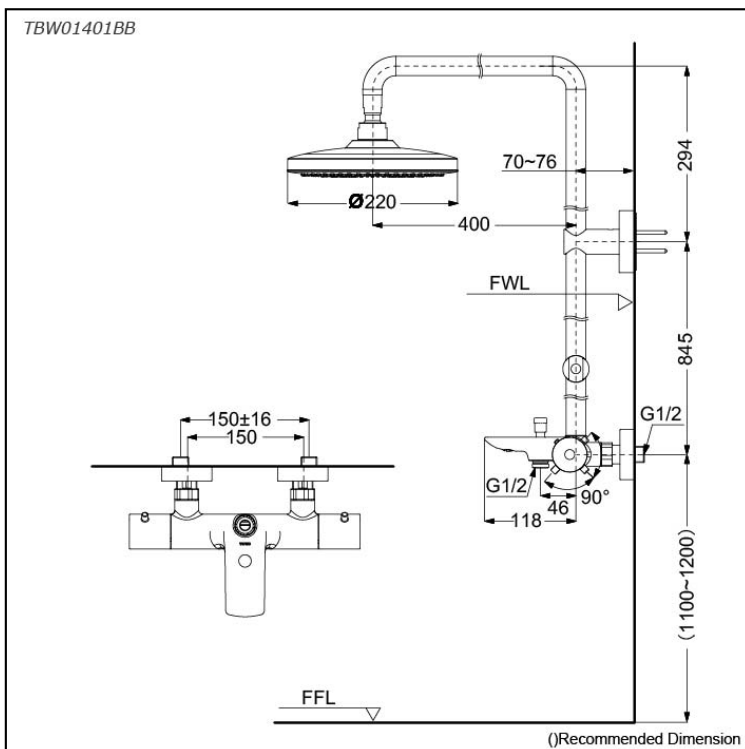

G Selection
 Thermostat Shower Column (1 Mode)
 (w/o Hand Shower) (w/ Spout)

Features

- 1 mode function, Round shape over head shower (COMFORT WAVE)
- Safety with anti-drop mechanism
- SMA Thermostat valve with heat insulation
- Thermostat Controller

Specifications

Finish:	Chrome
Material:	Brass (Body) Plastic (Shower)
Water Pressure:	0.05MPa~1.0MPa
Dimension:	Diameter: 220mm
Shape Shower Head:	Round

Parts description

- **TBW01401BB**
 Thermostat Shower Column (1 Mode)
 (w/o Hand Shower) (w/ Spout)

Flow Rate