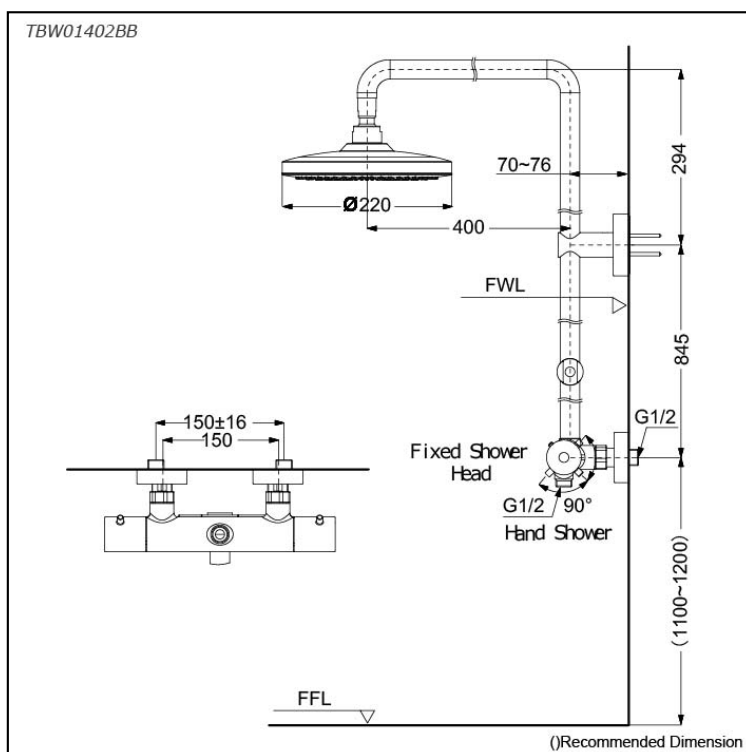

### Features

- 1 mode function, Round shape over head shower (COMFORT WAVE)
- Safety with anti-drop mechanism
- SMA Thermostat valve with heat insulation
- Thermostat Controller

### Specifications

Finish:	Chrome
Material:	Brass (Body) Plastic (Shower)
Water Pressure:	0.05MPa~1.0MPa
Dimension:	Diameter: 220mm
Shape Shower Head:	Round

### Parts description

- **TBW01402BB**  
 Thermostat Shower Column (1 mode)  
 (w/o Hand Shower) (w/o Spout)