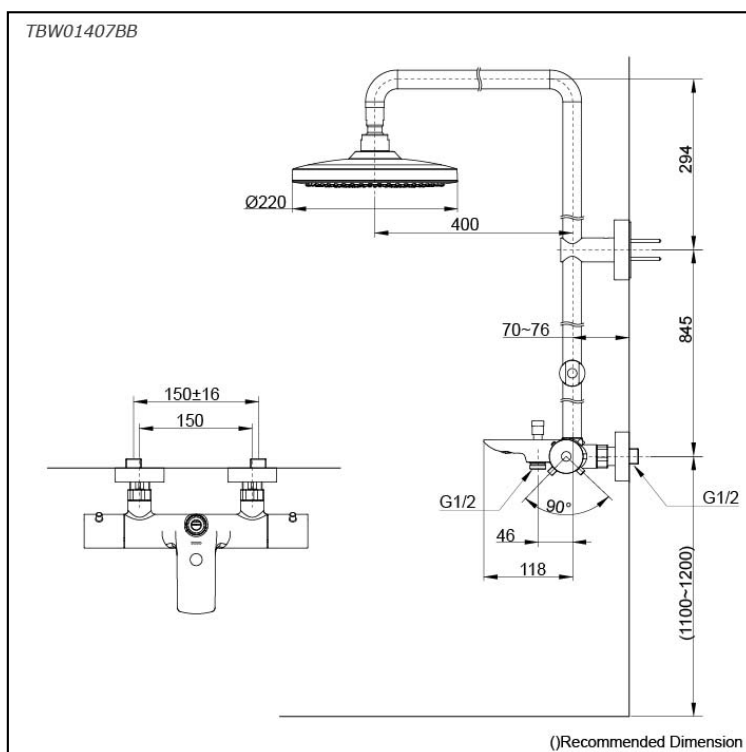

G Selection
Thermostat Shower Column (2 mode)
 (w/o Hand Shower) (w/ Spout)

Features

- 2 mode function, Round shape over head shower (COMFORT WAVE, WARM SPA)
- Safety with anti-drop mechanism
- SMA Thermostat valve with heat insulation
- Thermostat Controller

Specifications

Finish:	Chrome
Material:	Brass (Body) Plastic (Shower)
Water Pressure:	0.05MPa~1.0MPa
Dimension:	Diameter: 220mm
Shape Shower Head:	Round

Parts description

- **TBW01407BB**
 Thermostat Shower Column (2 mode)
 (w/o Hand Shower) (w/ Spout)

Flow Rate