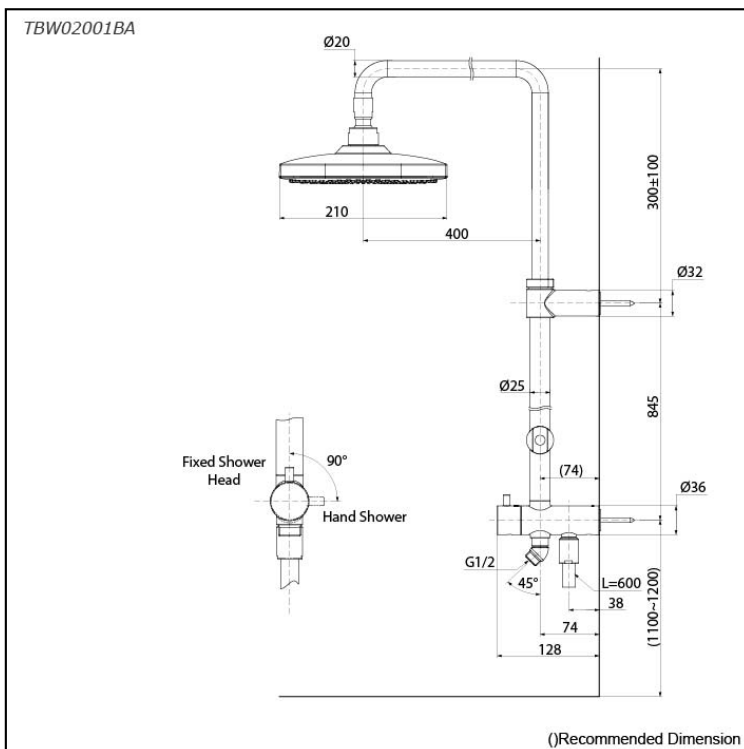

G Selection
Shower Column (1 mode)
(w/o Hand Shower) (w/o Spout)

Features

- 1 mode function, Square shape over head shower (COMFORT WAVE)
- Safety with anti-drop mechanism
- Adjustable Height for over head shower

Specifications

Finish:	Chrome
Material:	Brass (Body) Plastic (Shower)
Water Pressure:	0.05MPa~1.0MPa
Dimension:	210W x 210D mm
Shape Shower Head:	Square

Parts description

- **TBW02001BA**
Shower Column (1 mode)
(w/o Hand Shower) (w/o Spout)

Flow Rate