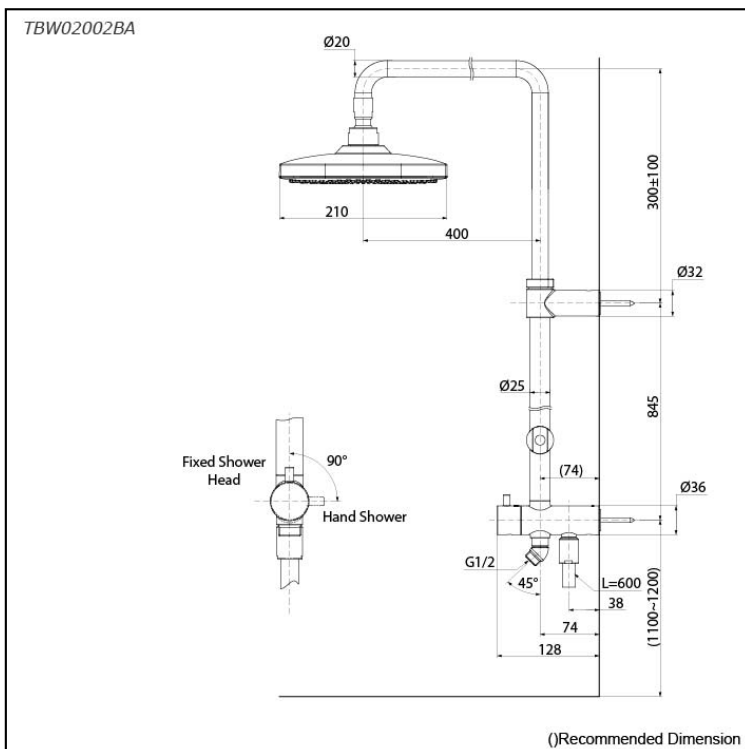

G Selection
Shower Column (2 mode)
(w/o Hand Shower) (w/o Spout)

Features

- 2 mode function, Square shape over head shower (COMFORT WAVE, WARM SPA)
- Safety with anti-drop mechanism
- Adjustable Height for over head shower

Specifications

Finish:	Chrome
Material:	Brass (Body) Plastic (Shower)
Water Pressure:	0.05MPa~1.0MPa
Dimension:	210W x 210D mm
Shape Shower Head:	Square

Parts description

- **TBW02002BA**
Shower Column (2 mode)
(w/o Hand Shower) (w/o Spout)

Flow Rate